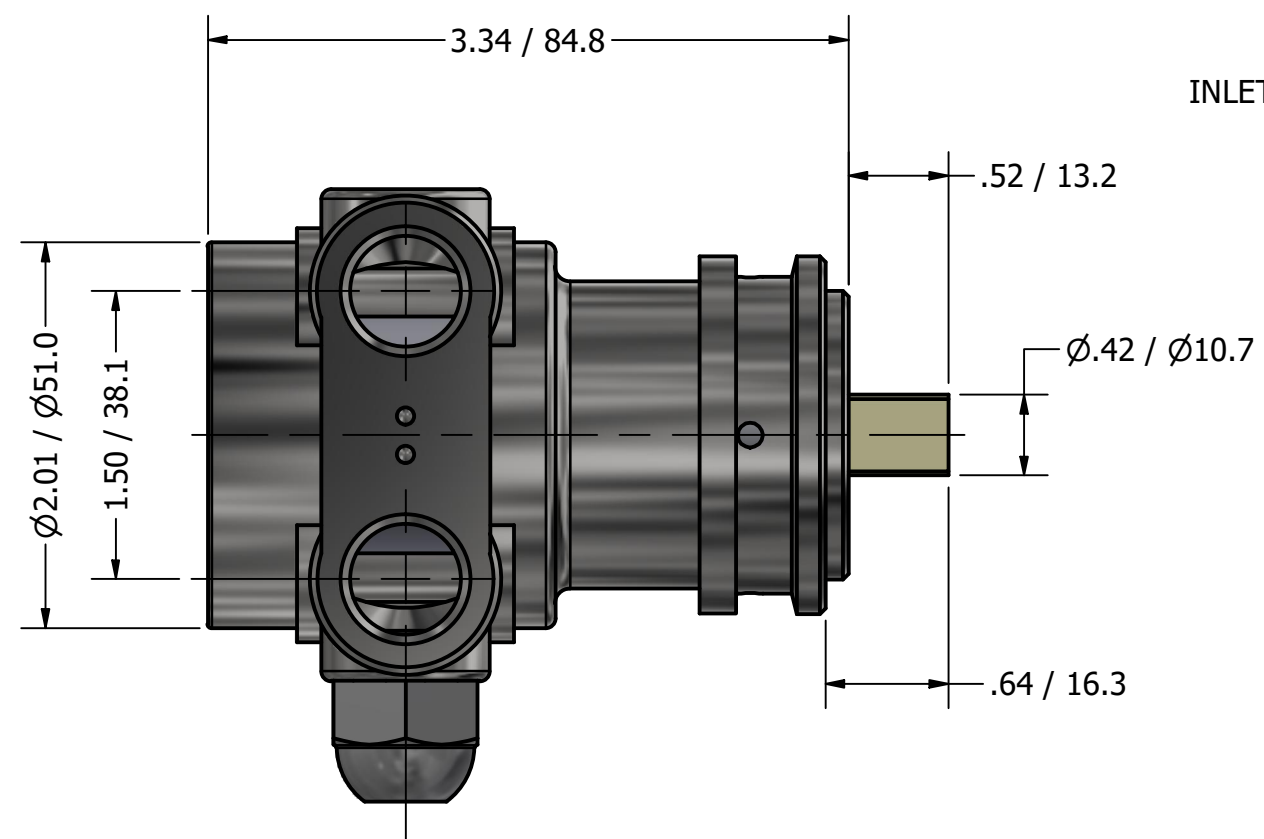

**SERIES 3  
 ROTARY VANE PUMP  
 CLAMP-ON STYLE  
 "C" MOUNTING  
 G3/8 (BSPP) PORTS  
 WITH RELIEF VALVE**

G3/8 (BSPP)  
 INLET/OUTLET PORTS