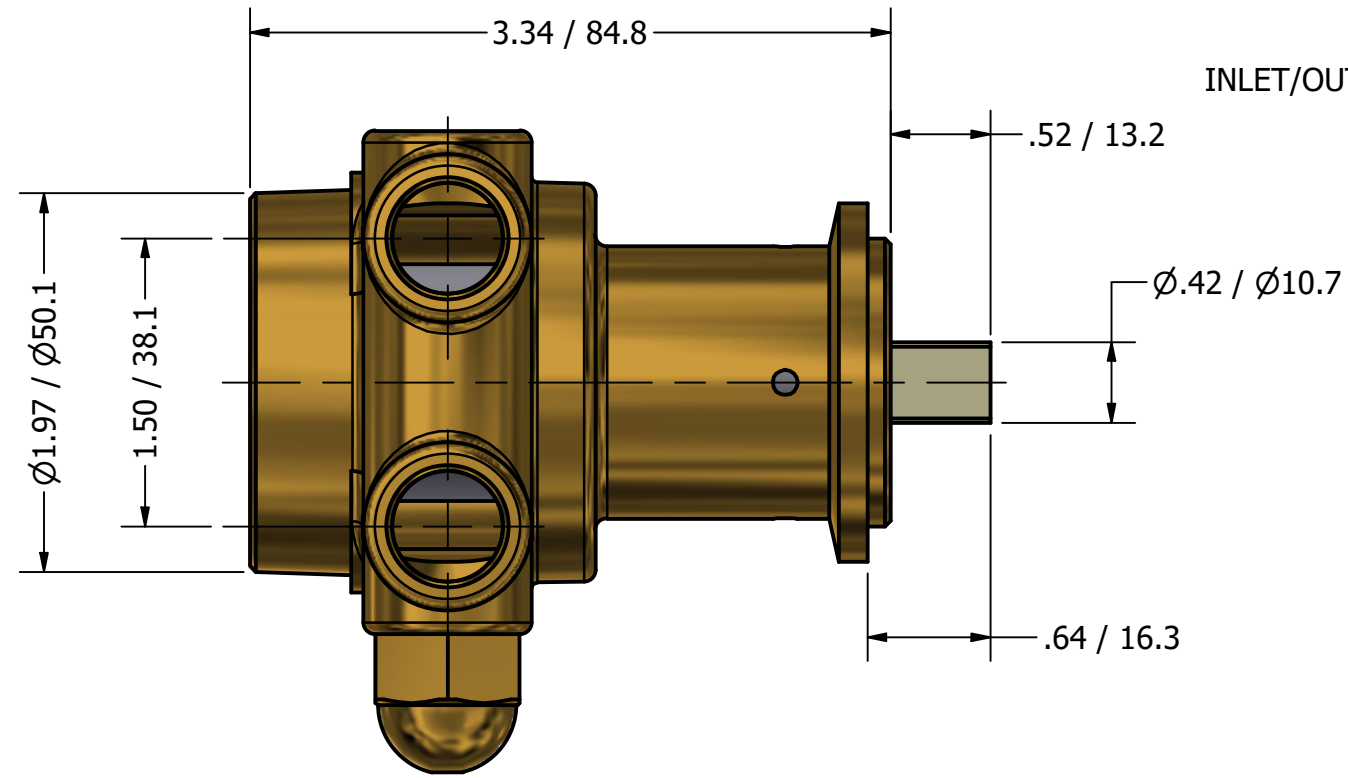

**SERIES 2
ROTARY VANE PUMP
CLAMP-ON STYLE
"C" MOUNTING
3/8" NPT PORTS
WITH RELIEF VALVE**

3/8" NPT
INLET/OUTLET PORTS

1143-2 PLASTIC COUPLING