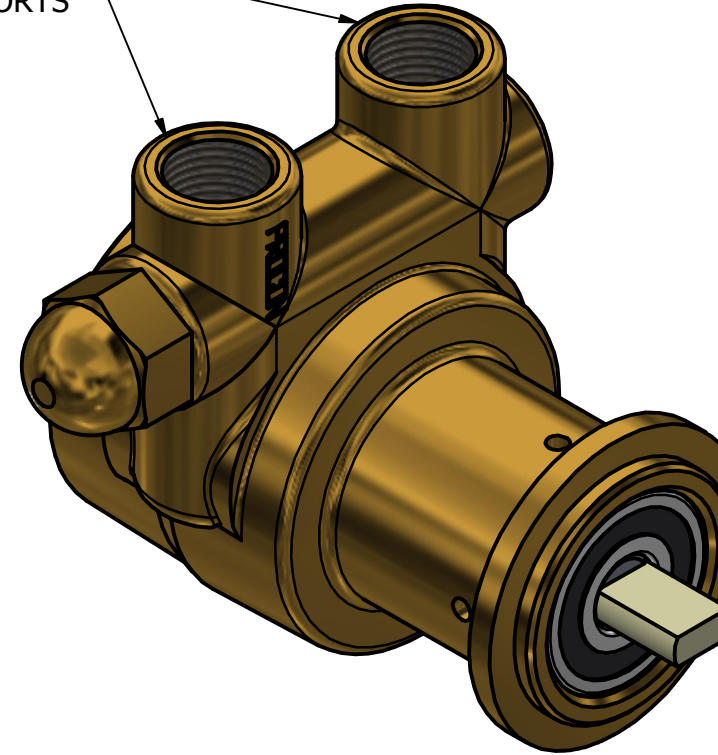

**SERIES 2
ROTARY VANE PUMP
CLAMP-ON STYLE
"C" MOUNTING
3/8" NPT PORTS
WITH RELIEF VALVE**

3/8" NPT
INLET/OUTLET PORTS

1143-2 PLASTIC COUPLING