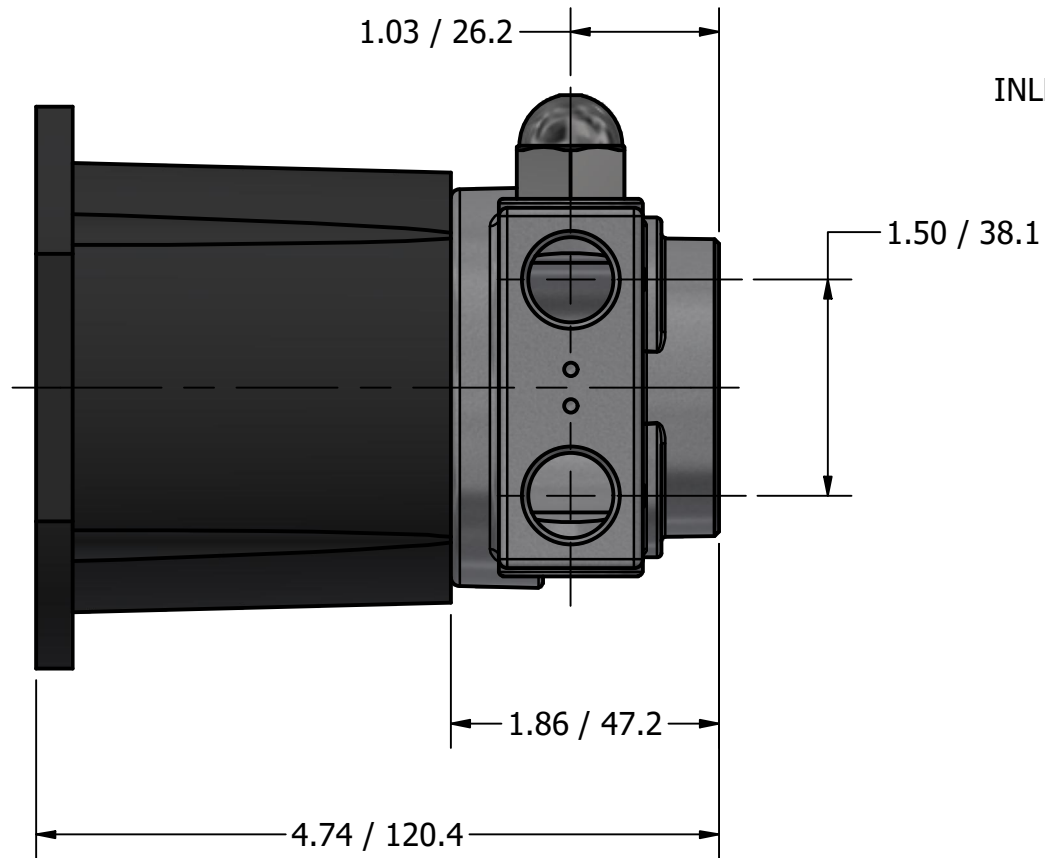

**SERIES 3
MAG DRIVE PUMP
G3/8 (BSPP) PORTS
WITH RELIEF VALVE**

G3/8 (BSPP)
INLET/OUTLET PORTS