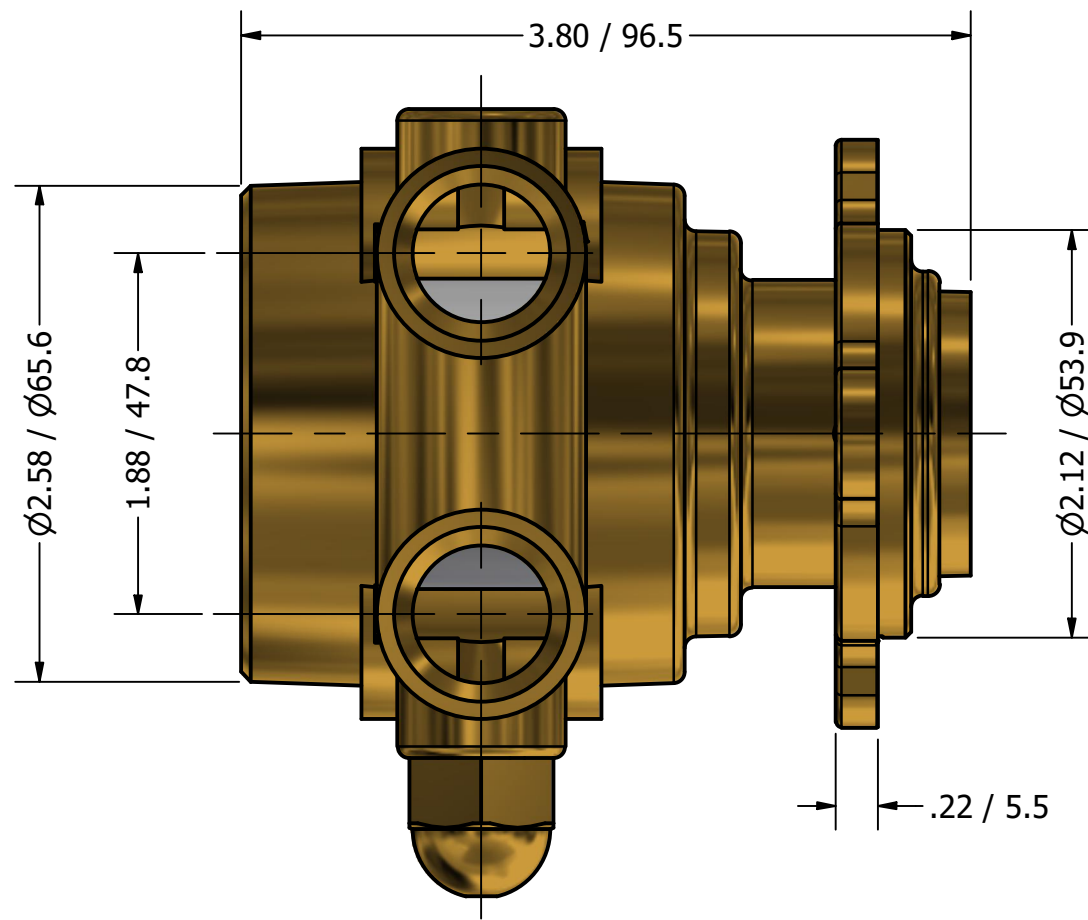

**SERIES 4
ROTARY VANE PUMP
BOLT-ON STYLE
"M" MOUNTING
1/2" NPT PORTS
WITH RELIEF VALVE**

DETAIL A