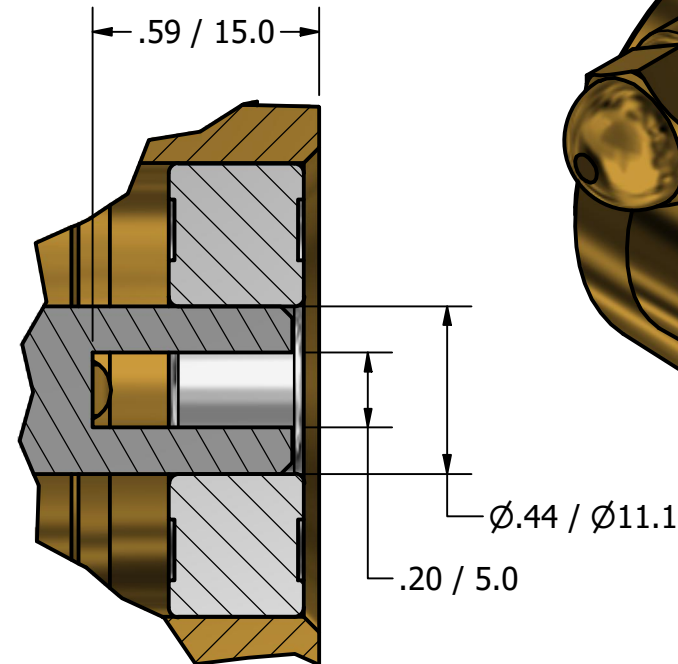

**SERIES 4
ROTARY VANE PUMP
BOLT-ON STYLE
"M" MOUNTING
1/2" NPT PORTS
WITH RELIEF VALVE**

DETAIL A