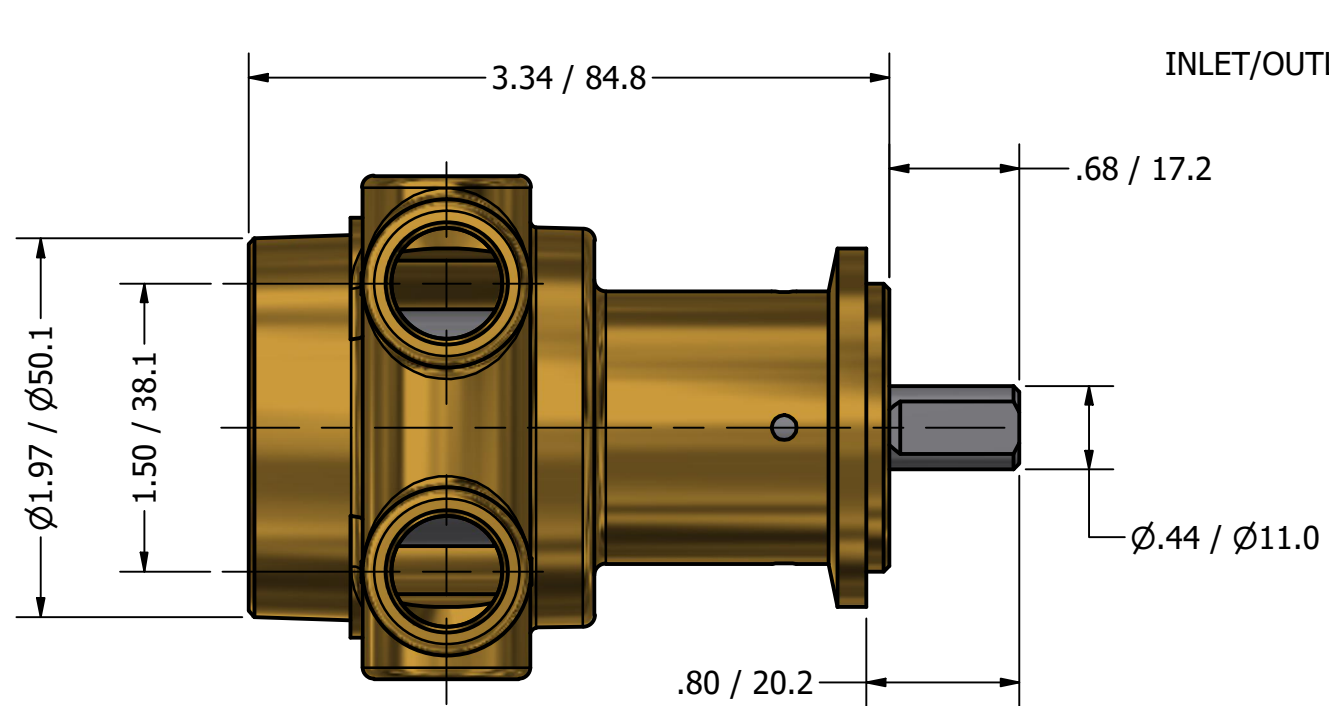

**SERIES 2  
ROTARY VANE PUMP  
CLAMP-ON STYLE  
"S" MOUNTING  
3/8" NPT PORTS**

3/8" NPT  
INLET/OUTLET PORTS