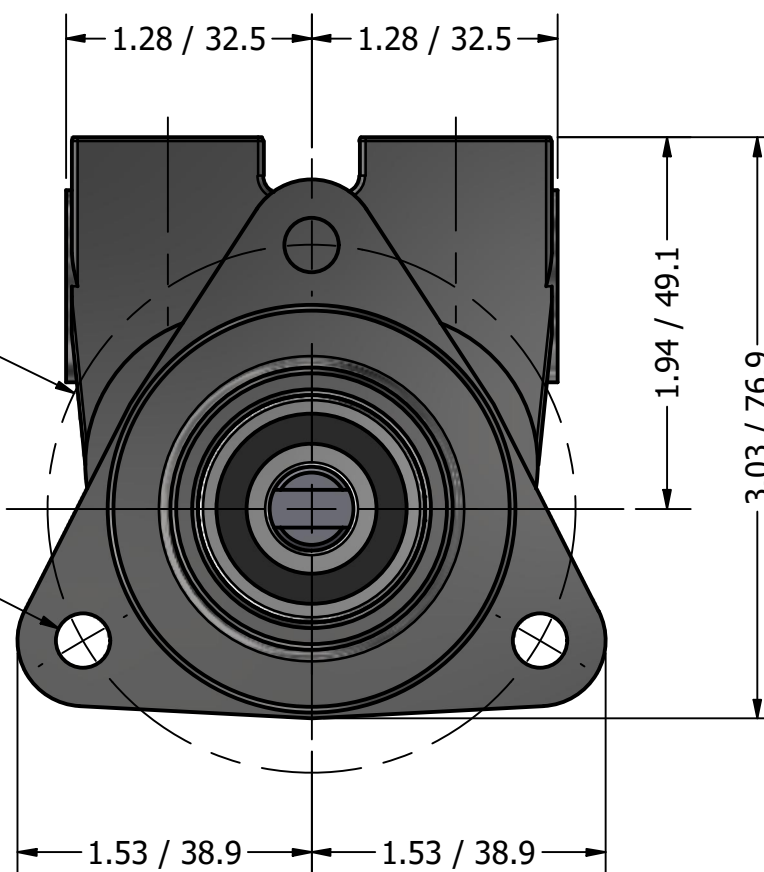

.17 / 4.2

DETAIL A

Ø2.75 / Ø69.9 B.C.

Ø.28 / Ø7.1  
3 EQUALLY  
SPACED HOLES

3/8" NPT  
INLET/OUTLET PORTS

**SERIES 3  
ROTARY VANE PUMP  
BOLT-ON STYLE  
"M" MOUNTING  
3/8" NPT PORTS**