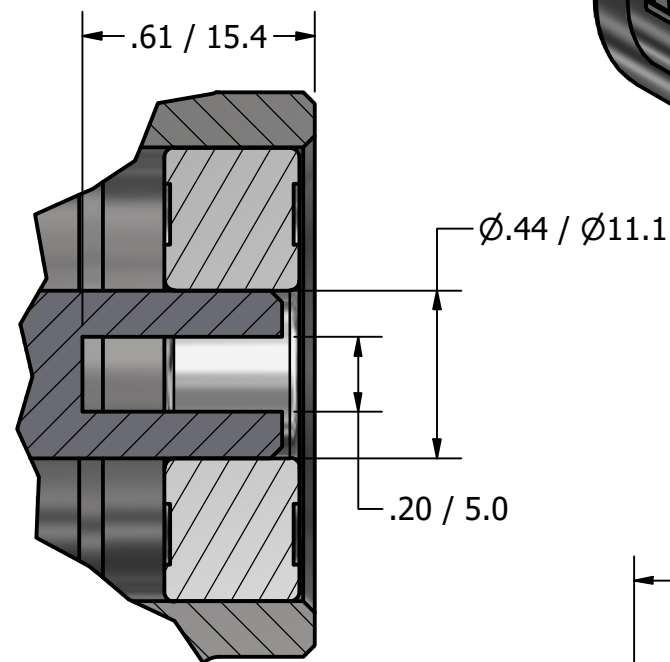

.17 / 4.2

DETAIL A

Ø2.75 / Ø69.9 B.C.

Ø.28 / Ø7.1  
3 EQUALLY  
SPACED HOLES

3/8" NPT  
INLET/OUTLET PORTS

**SERIES 3  
ROTARY VANE PUMP  
BOLT-ON STYLE  
"M" MOUNTING  
3/8" NPT PORTS**