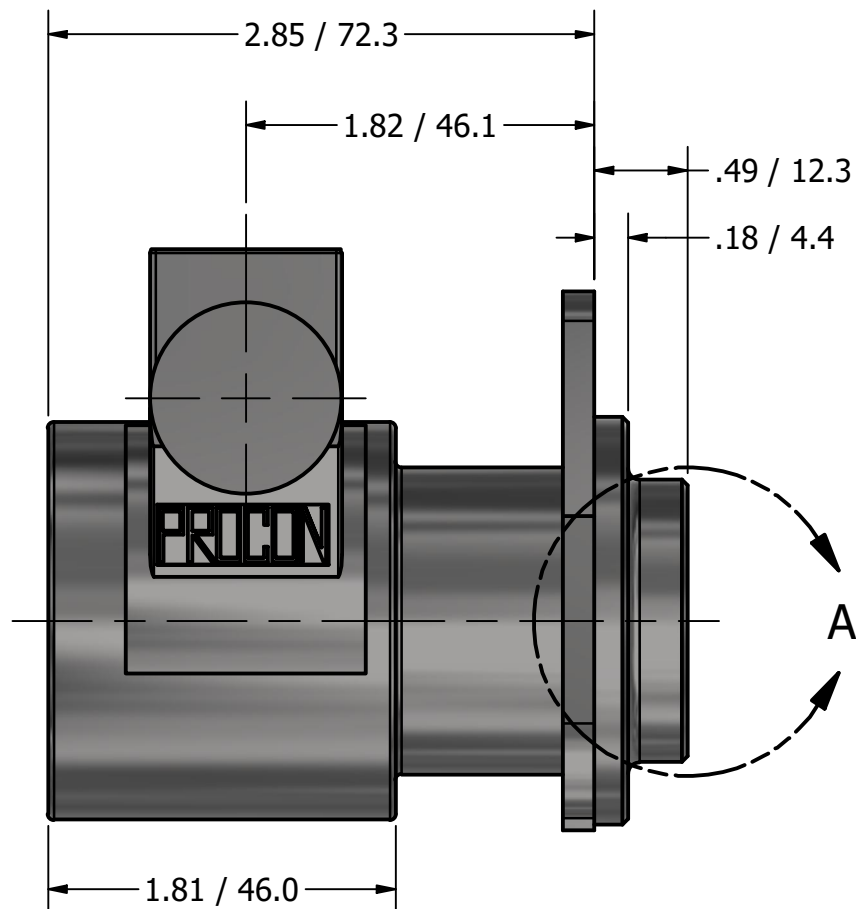

.17 / 4.2

DETAIL A

Ø2.75 / Ø69.9 B.C.

Ø.28 / Ø7.1  
3 EQUALLY  
SPACED HOLES

3/8" NPT  
INLET/OUTLET PORTS

**SERIES 3  
ROTARY VANE PUMP  
BOLT-ON STYLE  
"M" MOUNTING  
3/8" NPT PORTS**