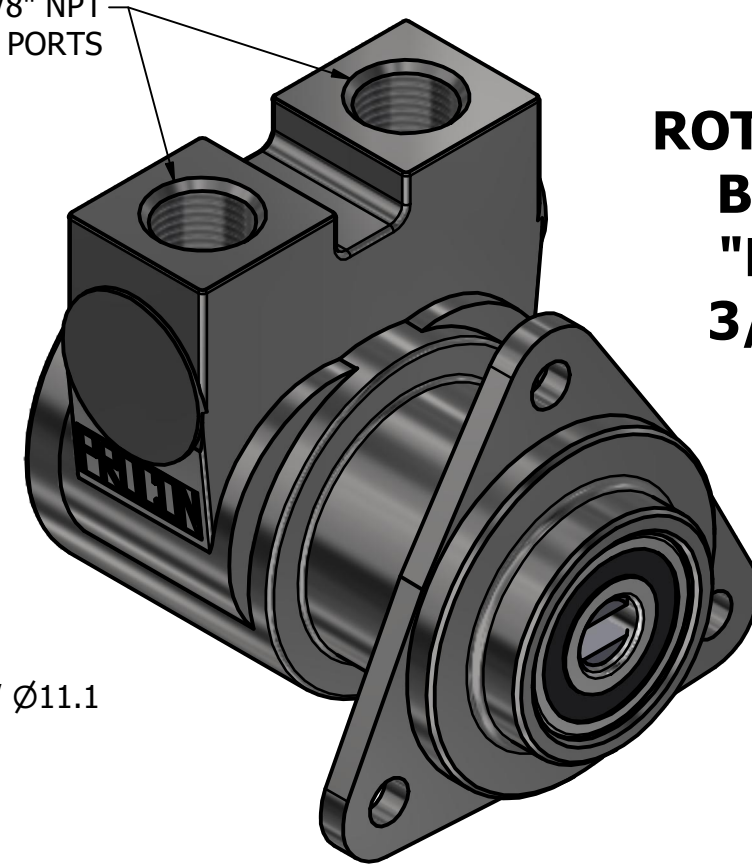

.17 / 4.2

DETAIL A

Ø2.75 / Ø69.9 B.C.

Ø.28 / Ø7.1  
3 EQUALLY  
SPACED HOLES

3/8" NPT  
INLET/OUTLET PORTS

**SERIES 3  
ROTARY VANE PUMP  
BOLT-ON STYLE  
"M" MOUNTING  
3/8" NPT PORTS**