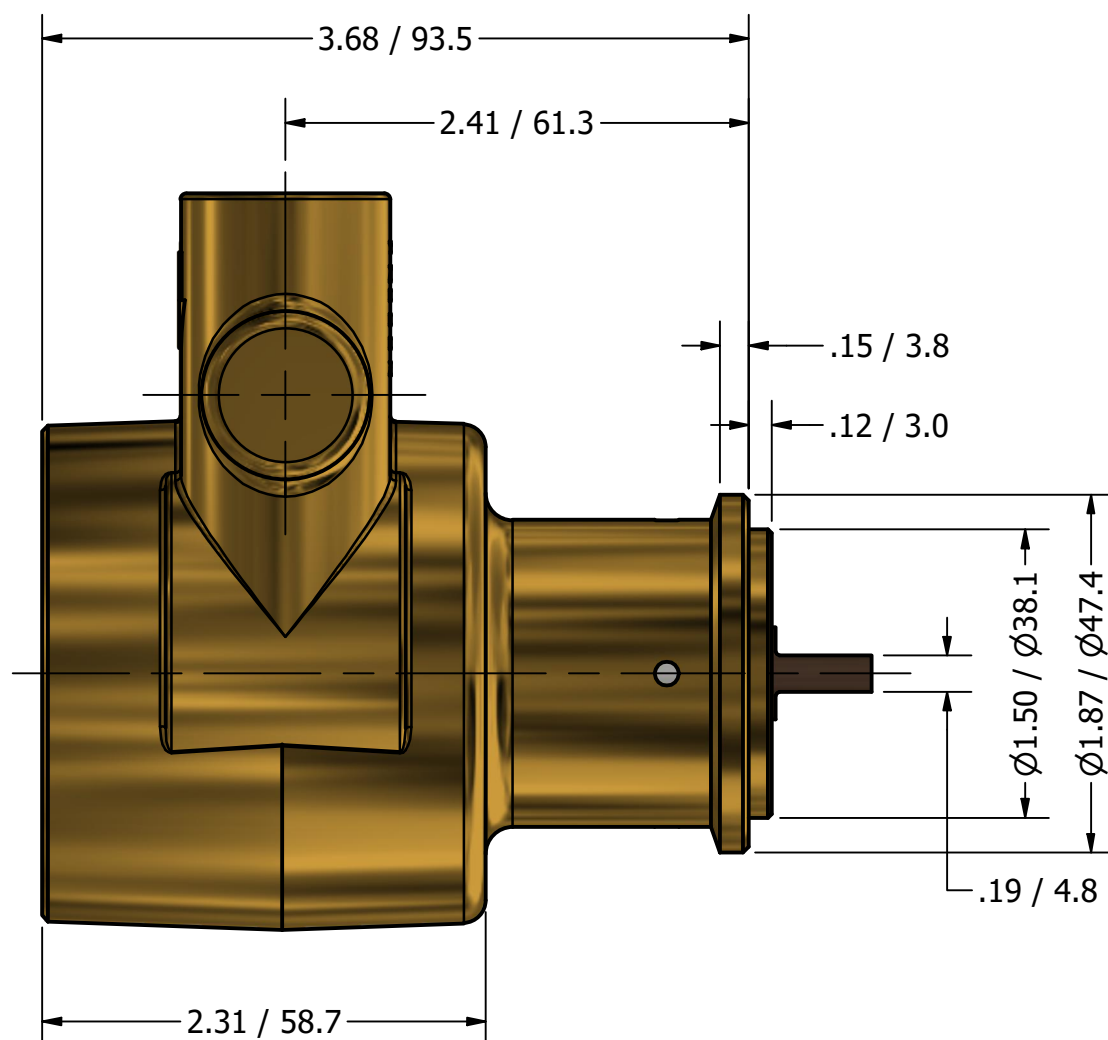

1/2" NPT  
INLET/OUTLET PORTS

**SERIES 4  
ROTARY VANE PUMP  
CLAMP-ON STYLE  
"B" MOUNTING  
1/2" NPT PORTS**

1143 BRONZE COUPLING

**PROCON**<sup>®</sup>  
custom | fluid | solutions<sup>®</sup>