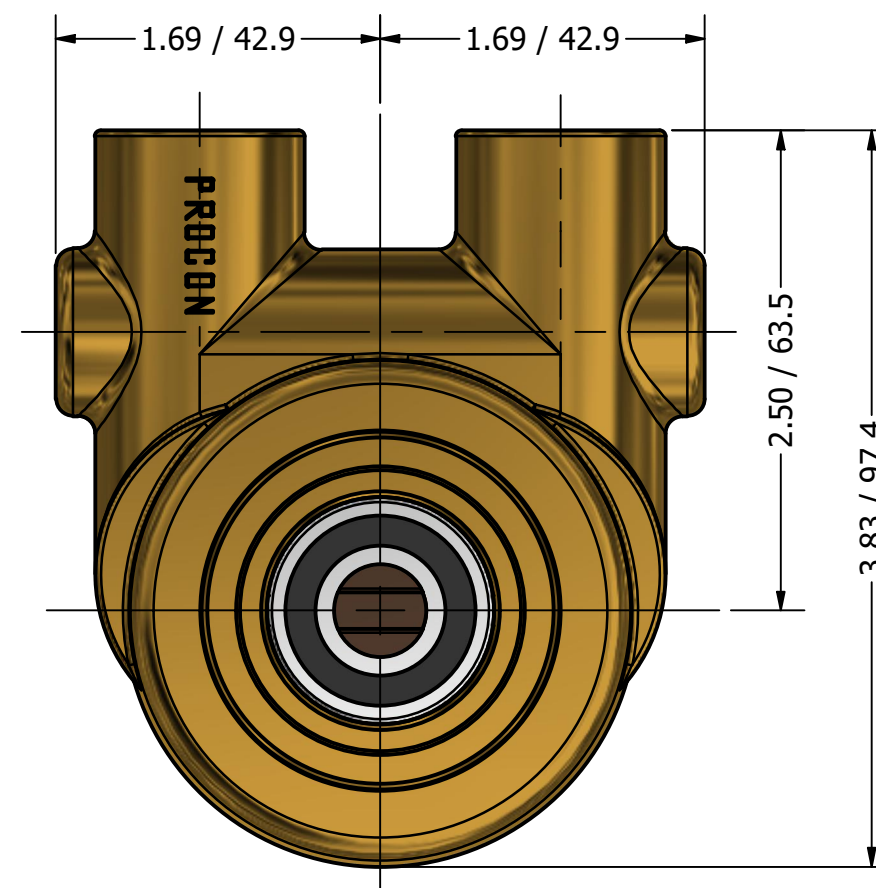

1/2" NPT  
INLET/OUTLET PORTS

**SERIES 4  
ROTARY VANE PUMP  
CLAMP-ON STYLE  
"B" MOUNTING  
1/2" NPT PORTS**

1143 BRONZE COUPLING

**PROCON**<sup>®</sup>  
custom | fluid | solutions<sup>®</sup>