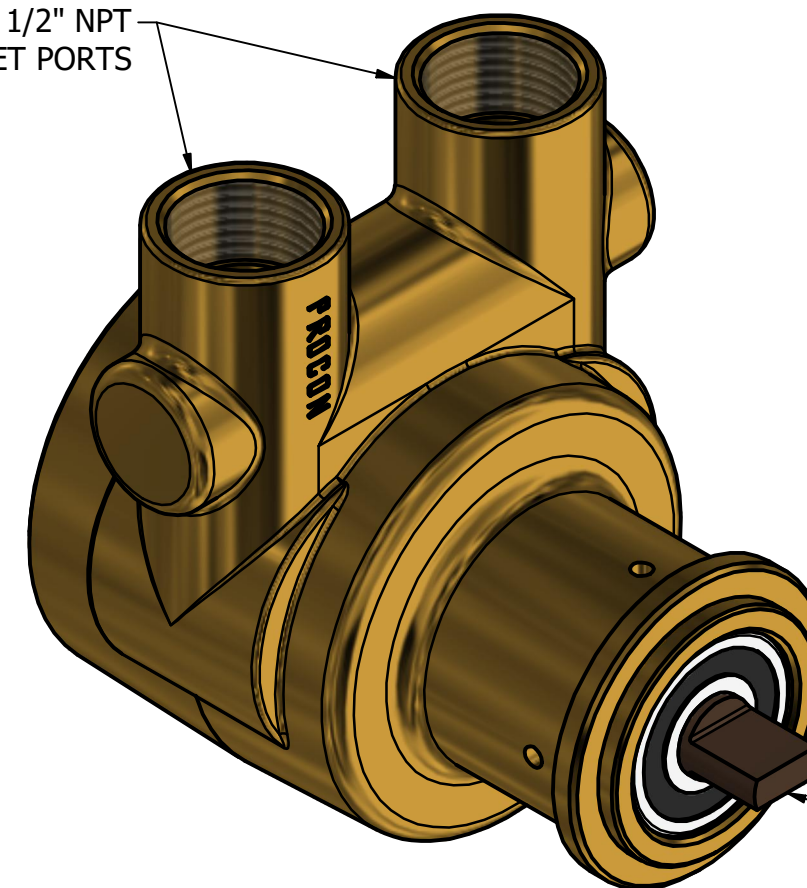

1/2" NPT  
INLET/OUTLET PORTS

**SERIES 4  
ROTARY VANE PUMP  
CLAMP-ON STYLE  
"B" MOUNTING  
1/2" NPT PORTS**

1143 BRONZE COUPLING

**PROCON**<sup>®</sup>  
custom | fluid | solutions<sup>®</sup>