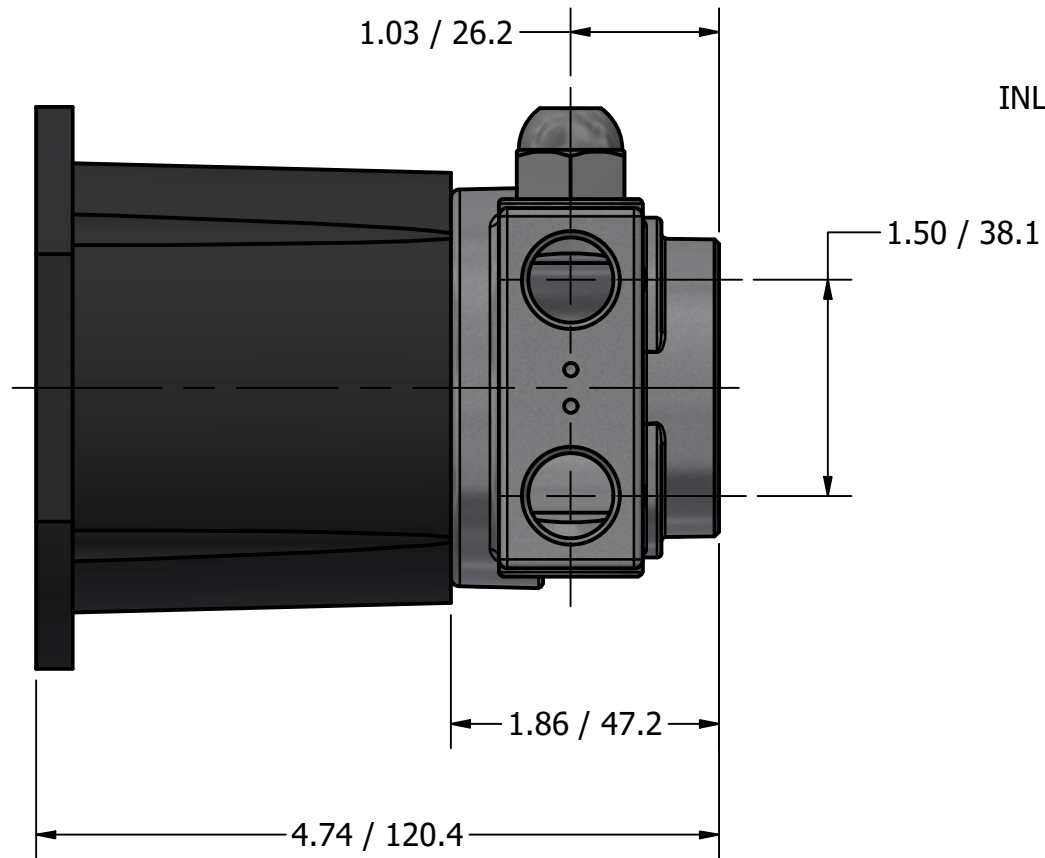

**SERIES 3  
MAG DRIVE PUMP  
G3/8 (BSPP) PORTS  
WITH RELIEF VALVE**

G3/8 (BSPP)  
INLET/OUTLET PORTS