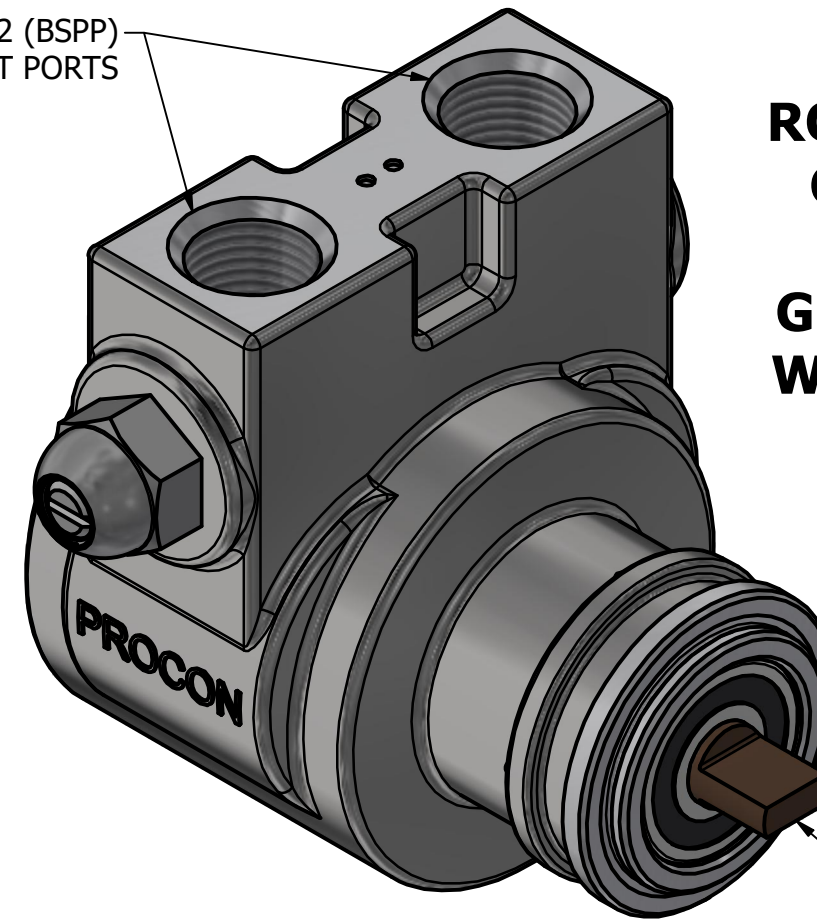

G1/2 (BSPP)  
INLET/OUTLET PORTS

**SERIES 5  
ROTARY VANE PUMP  
CLAMP-ON STYLE  
"B" MOUNTING  
G1/2 (BSPP) PORTS  
WITH RELIEF VALVE**

**PROCON**<sup>®</sup>  
custom | fluid | solutions<sup>®</sup>