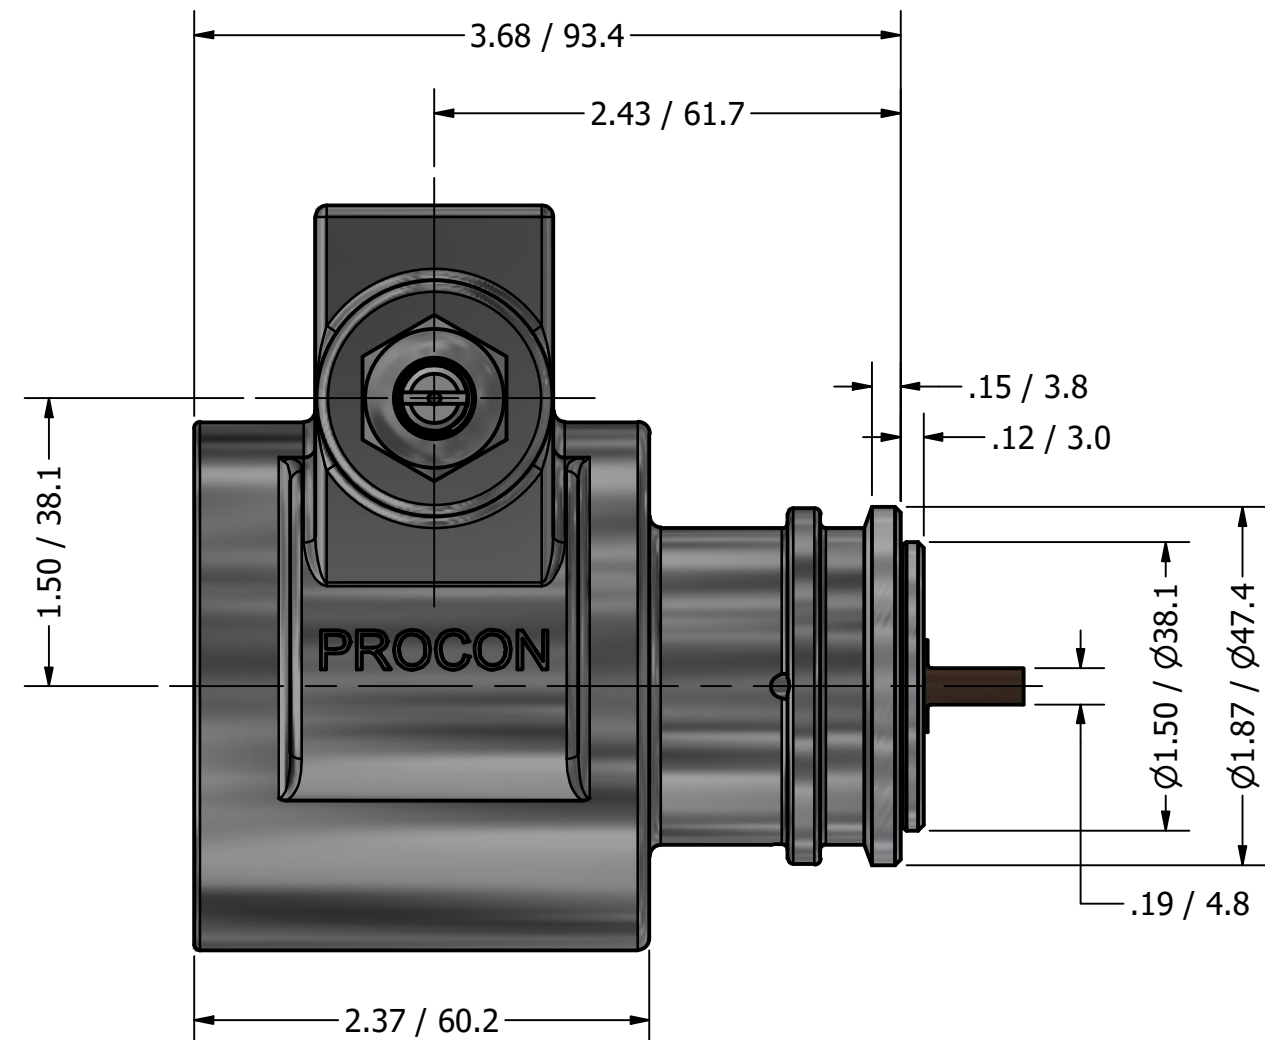

G1/2 (BSPP)  
INLET/OUTLET PORTS

**SERIES 5  
ROTARY VANE PUMP  
CLAMP-ON STYLE  
"B" MOUNTING  
G1/2 (BSPP) PORTS  
WITH RELIEF VALVE**

**PROCON**<sup>®</sup>  
custom | fluid | solutions<sup>®</sup>