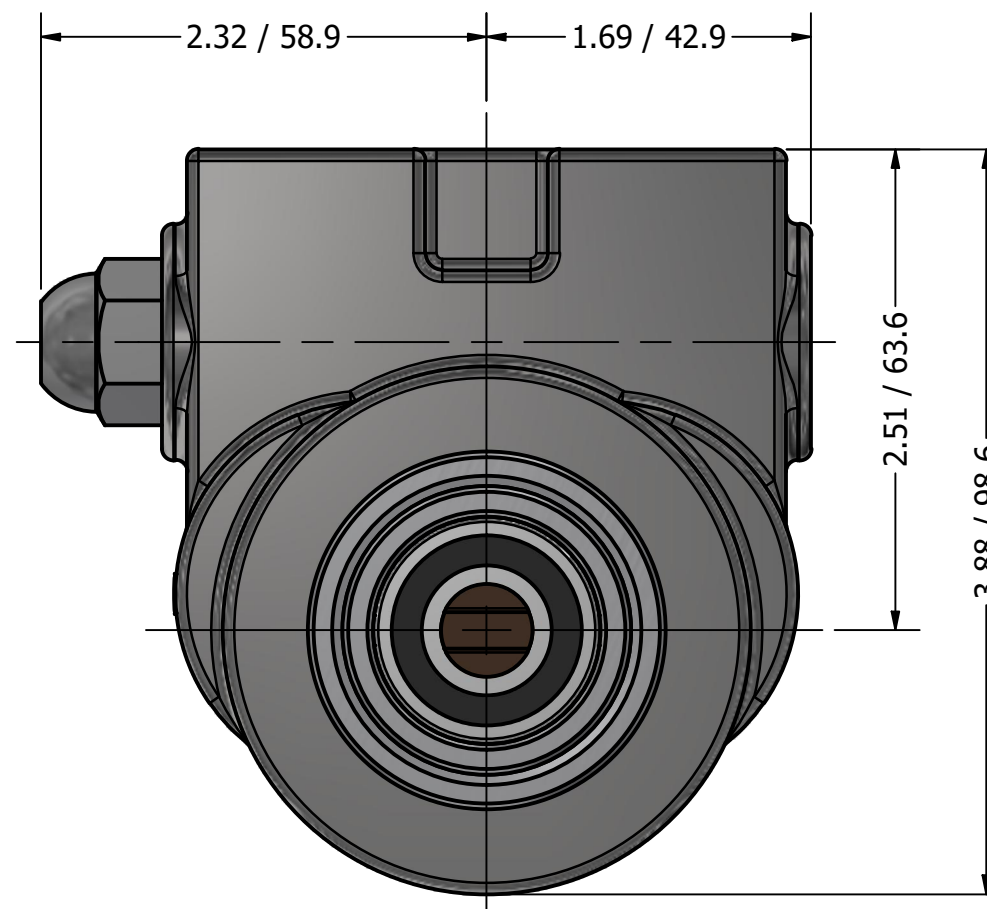

G1/2 (BSPP)  
INLET/OUTLET PORTS

**SERIES 5  
ROTARY VANE PUMP  
CLAMP-ON STYLE  
"B" MOUNTING  
G1/2 (BSPP) PORTS  
WITH RELIEF VALVE**

**PROCON**<sup>®</sup>  
custom | fluid | solutions<sup>®</sup>