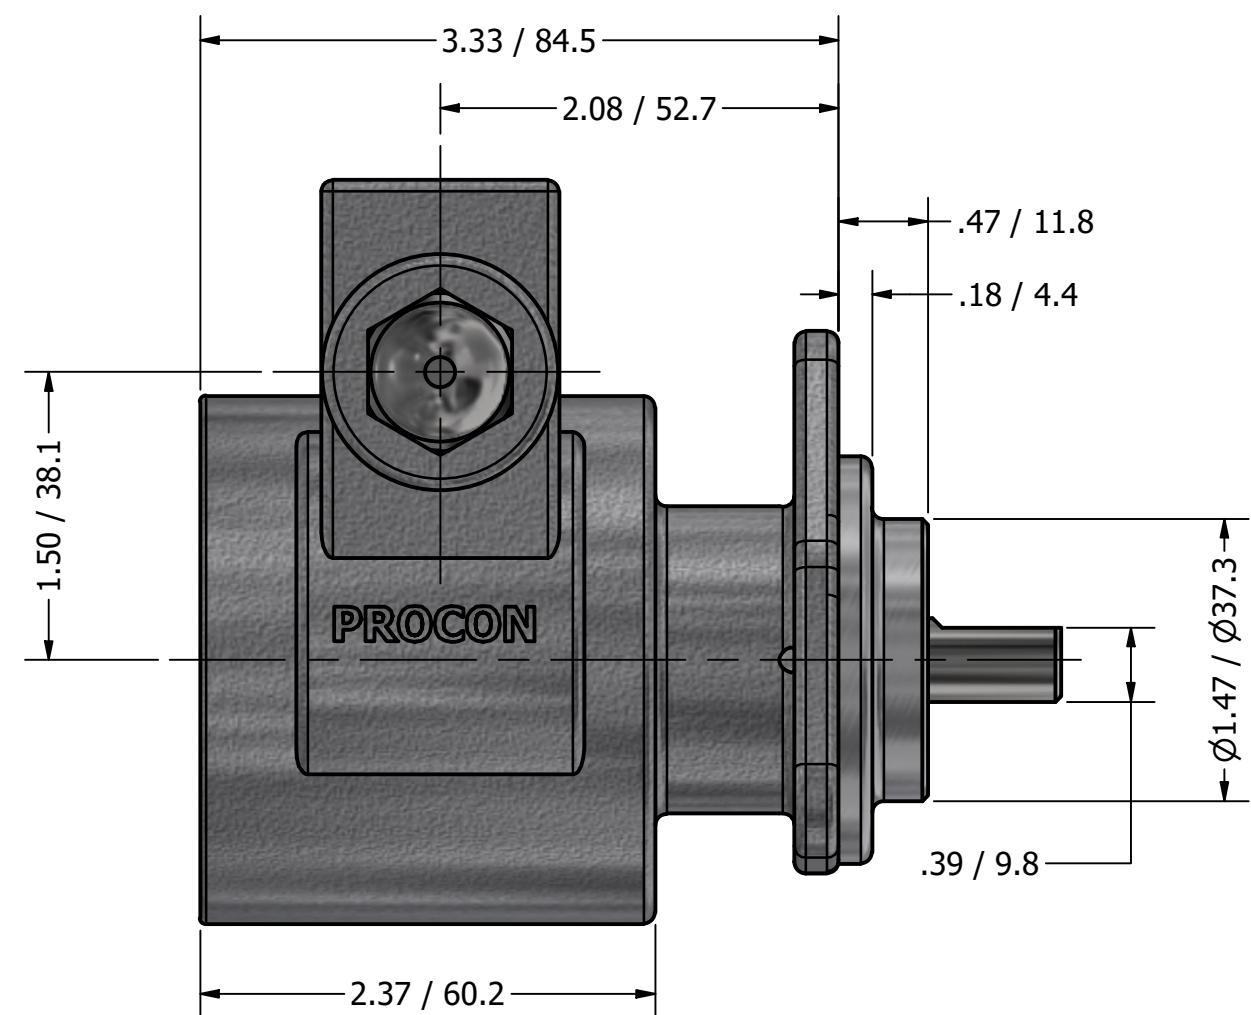

**SERIES 5
ROTARY VANE PUMP
BOLT-ON STYLE
"E" MOUNTING
G1/2 (BSPP) PORTS
WITH RELIEF VALVE**

PROCON[®]
custom | fluid | solutions[®]