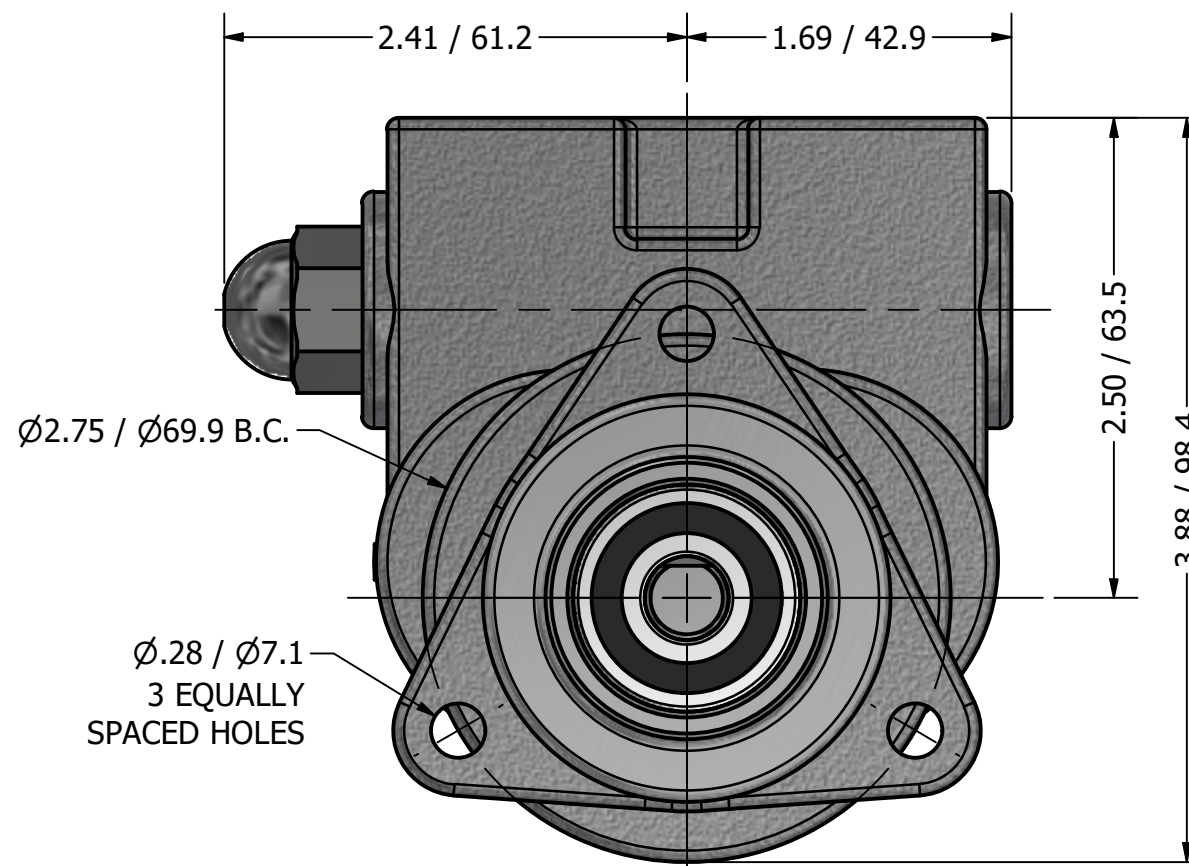

**SERIES 5
ROTARY VANE PUMP
BOLT-ON STYLE
"E" MOUNTING
G1/2 (BSPP) PORTS
WITH RELIEF VALVE**

PROCON[®]
custom | fluid | solutions[®]