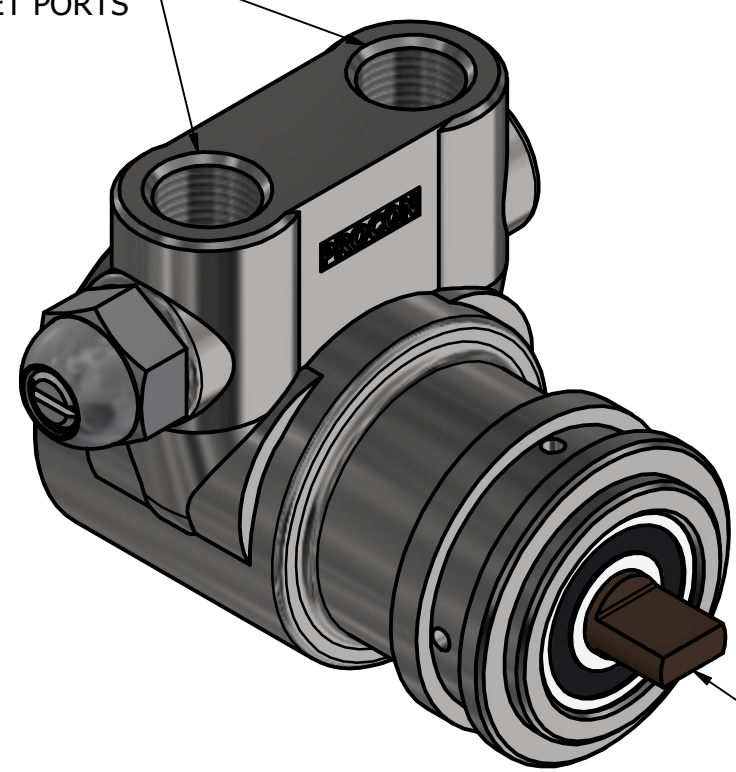

**SERIES 3
 ROTARY VANE PUMP
 CLAMP-ON STYLE
 "B" MOUNTING
 3/8" NPT PORTS
 WITH RELIEF VALVE**

3/8" NPT
 INLET/OUTLET PORTS

1143 BRONZE COUPLING