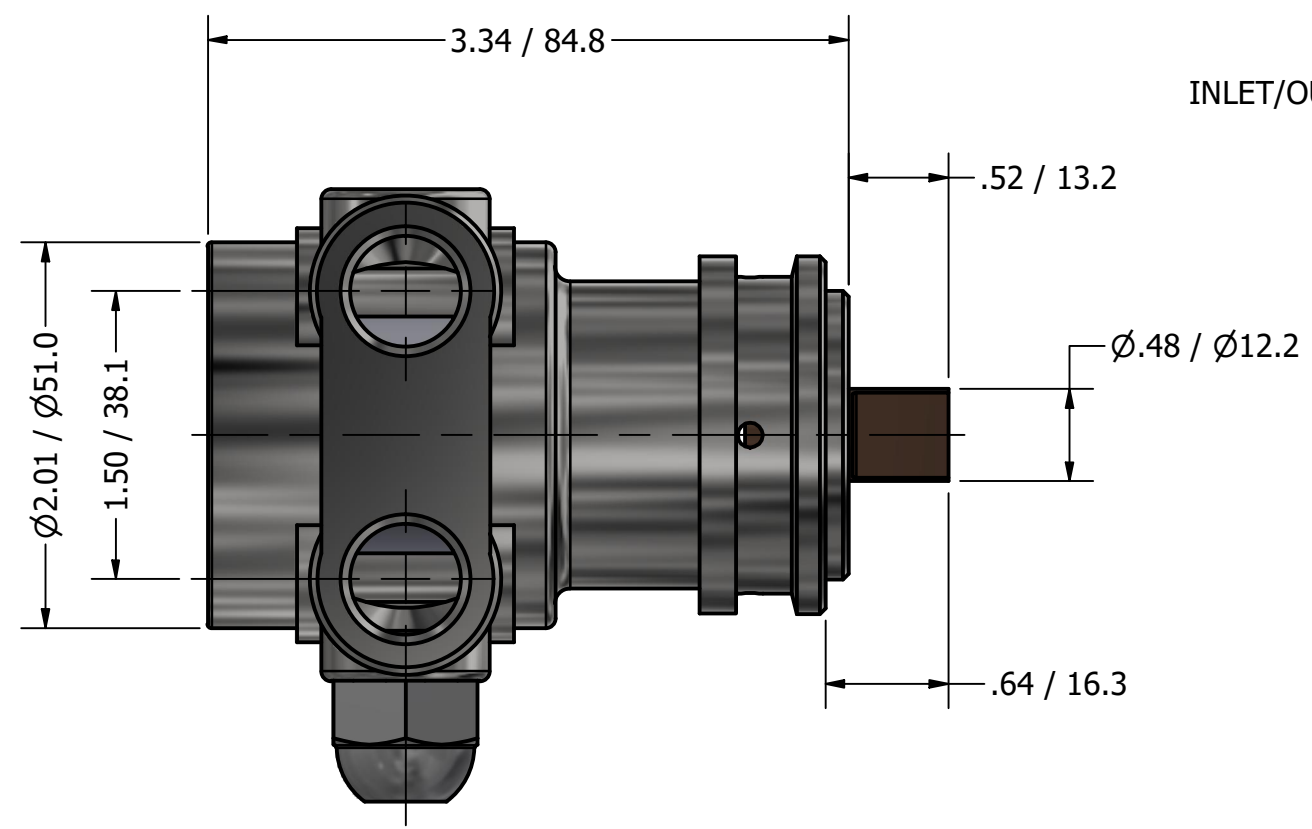

**SERIES 3
 ROTARY VANE PUMP
 CLAMP-ON STYLE
 "B" MOUNTING
 3/8" NPT PORTS
 WITH RELIEF VALVE**

3/8" NPT
 INLET/OUTLET PORTS

1143 BRONZE COUPLING