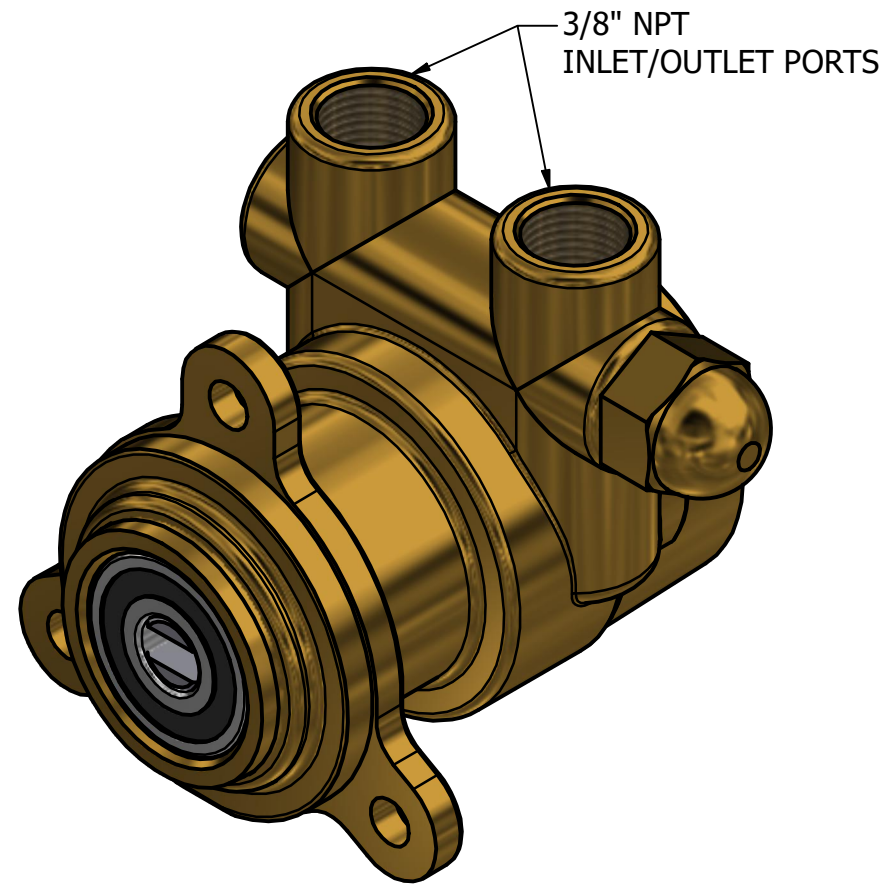

.21 / 5.2

DETAIL A

**SERIES 2  
ROTARY VANE PUMP  
BOLT-ON STYLE  
"M" MOUNTING  
3/8" NPT PORTS  
WITH RELIEF VALVE**