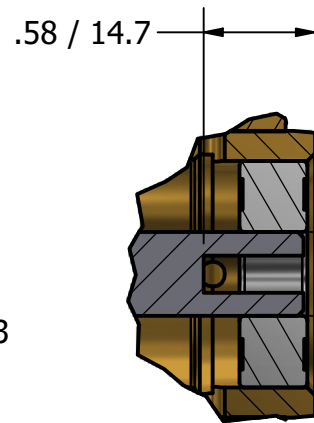

.21 / 5.2

DETAIL A

**SERIES 2  
ROTARY VANE PUMP  
BOLT-ON STYLE  
"M" MOUNTING  
3/8" NPT PORTS  
WITH RELIEF VALVE**