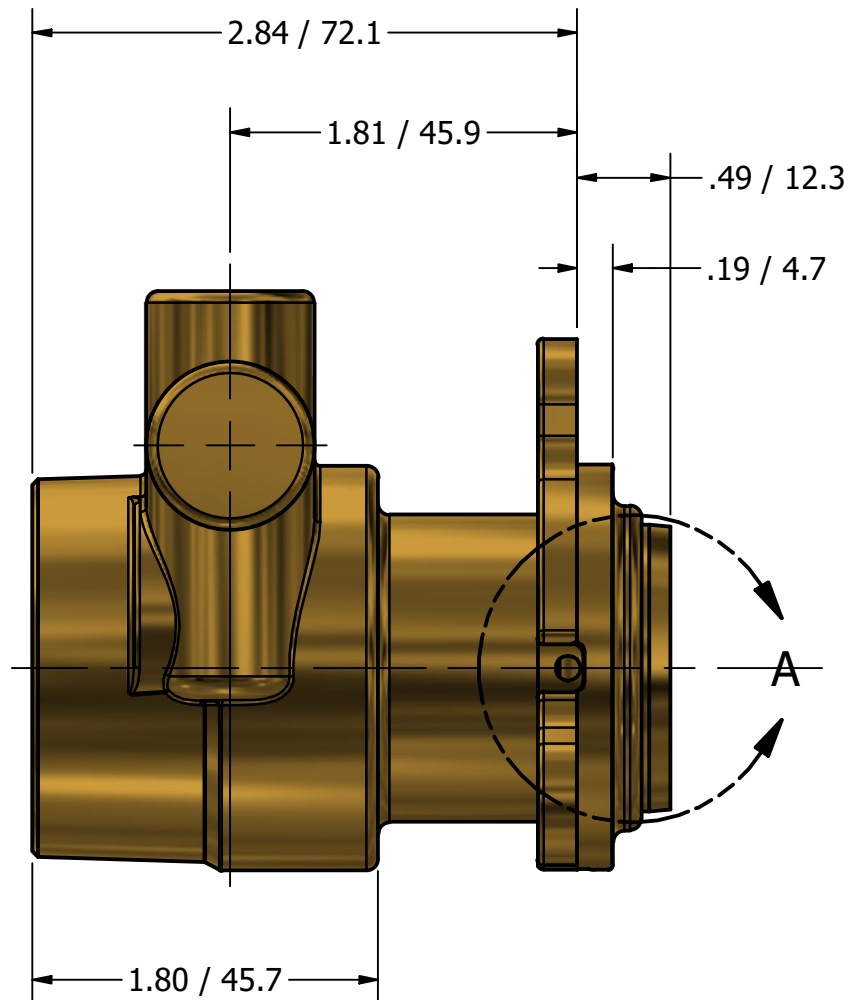

.21 / 5.2

DETAIL A

**SERIES 2  
ROTARY VANE PUMP  
BOLT-ON STYLE  
"M" MOUNTING  
3/8" NPT PORTS  
WITH RELIEF VALVE**