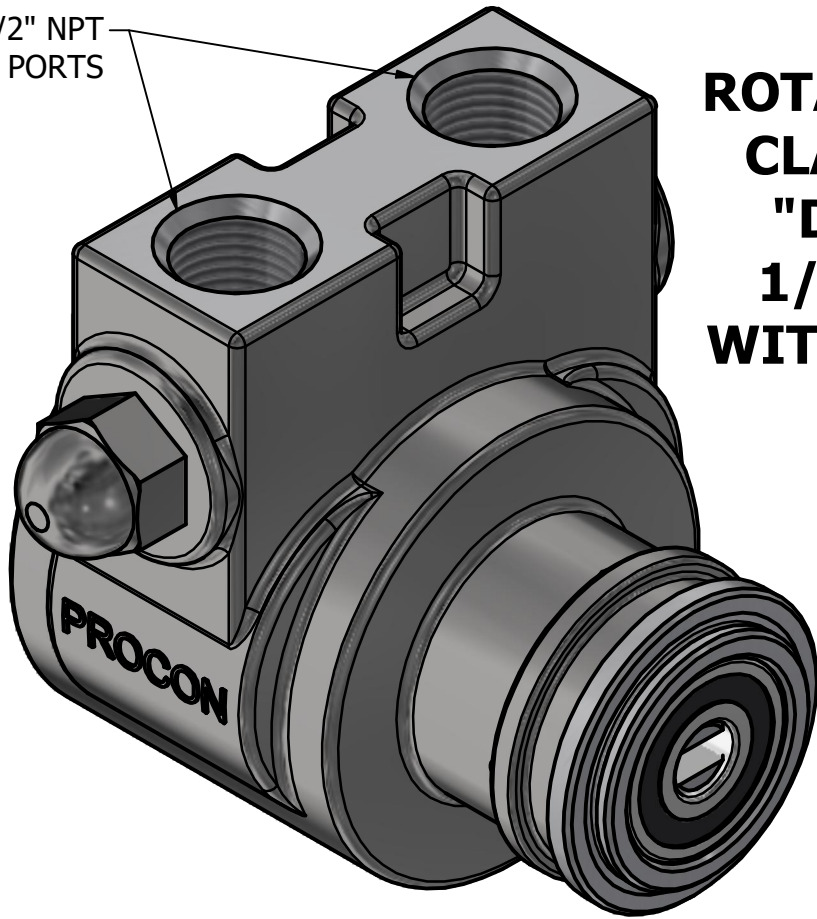

1/2" NPT  
INLET/OUTLET PORTS

**SERIES 5  
ROTARY VANE PUMP  
CLAMP-ON STYLE  
"D" MOUNTING  
1/2" NPT PORTS  
WITH RELIEF VALVE**

DETAIL A

**PROCON**<sup>®</sup>  
custom | fluid | solutions<sup>®</sup>