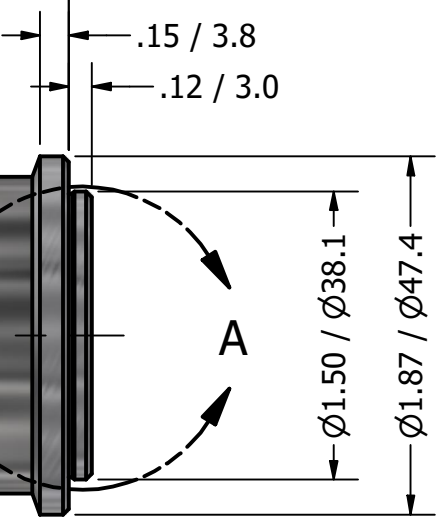

1/2" NPT  
INLET/OUTLET PORTS

**SERIES 5  
ROTARY VANE PUMP  
CLAMP-ON STYLE  
"D" MOUNTING  
1/2" NPT PORTS  
WITH RELIEF VALVE**

DETAIL A

**PROCON**<sup>®</sup>  
custom | fluid | solutions<sup>®</sup>