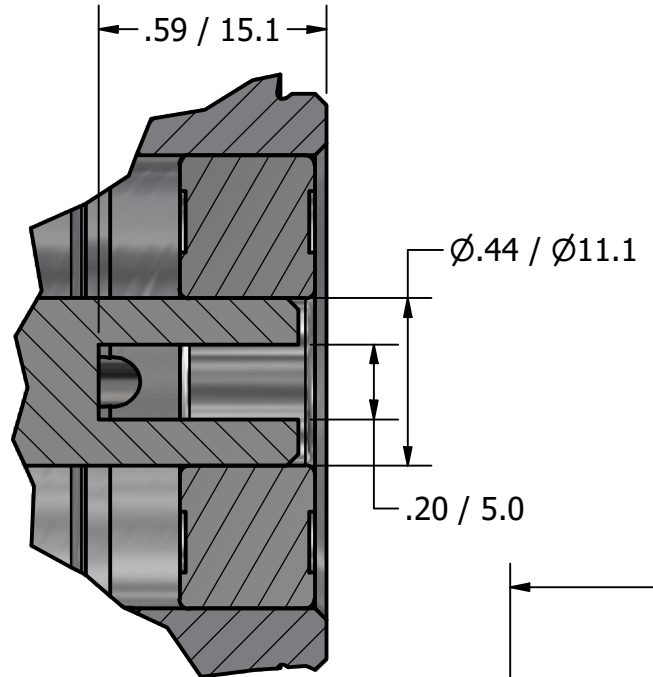

1/2" NPT  
INLET/OUTLET PORTS

**SERIES 5  
ROTARY VANE PUMP  
CLAMP-ON STYLE  
"D" MOUNTING  
1/2" NPT PORTS  
WITH RELIEF VALVE**

DETAIL A

**PROCON**<sup>®</sup>  
custom | fluid | solutions<sup>®</sup>