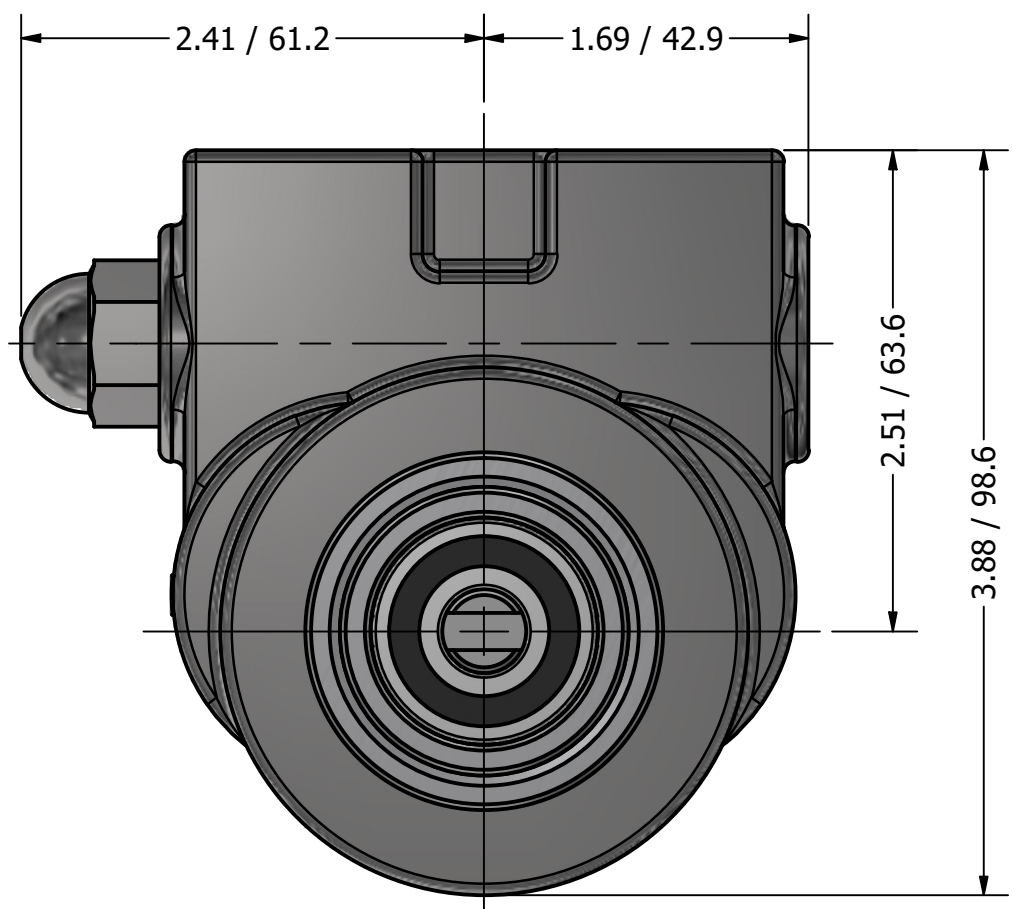

1/2" NPT  
INLET/OUTLET PORTS

**SERIES 5  
ROTARY VANE PUMP  
CLAMP-ON STYLE  
"D" MOUNTING  
1/2" NPT PORTS  
WITH RELIEF VALVE**

DETAIL A

**PROCON**<sup>®</sup>  
custom | fluid | solutions<sup>®</sup>