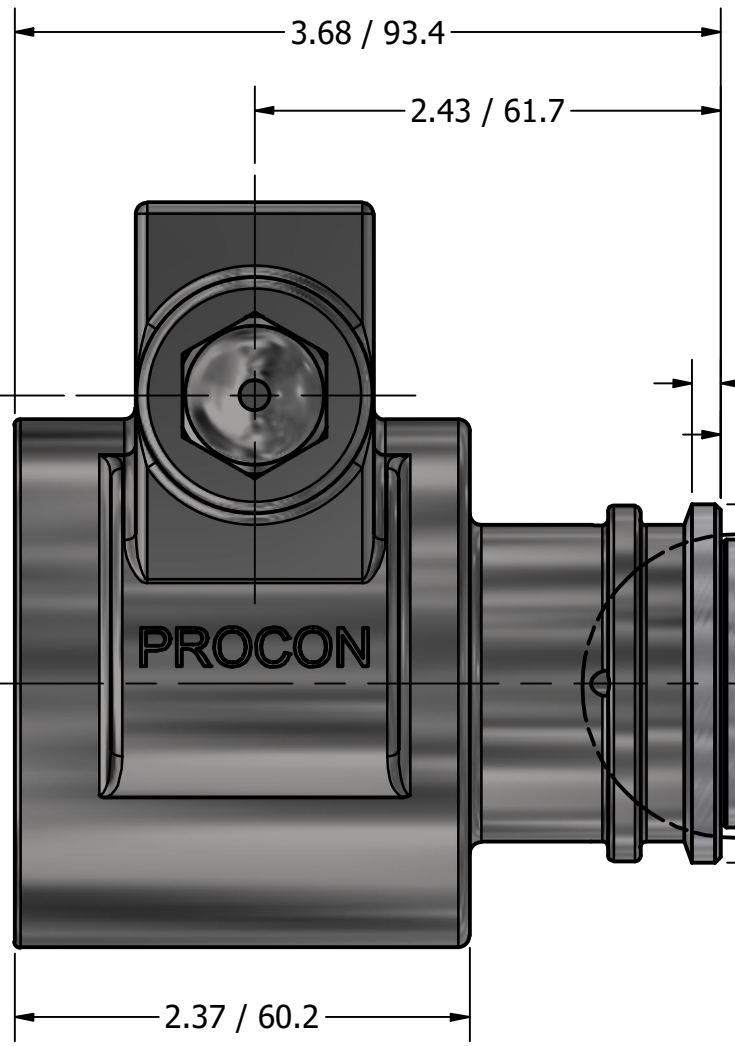

1/2" NPT  
INLET/OUTLET PORTS

**SERIES 5  
ROTARY VANE PUMP  
CLAMP-ON STYLE  
"D" MOUNTING  
1/2" NPT PORTS  
WITH RELIEF VALVE**

DETAIL A

**PROCON**<sup>®</sup>  
custom | fluid | solutions<sup>®</sup>