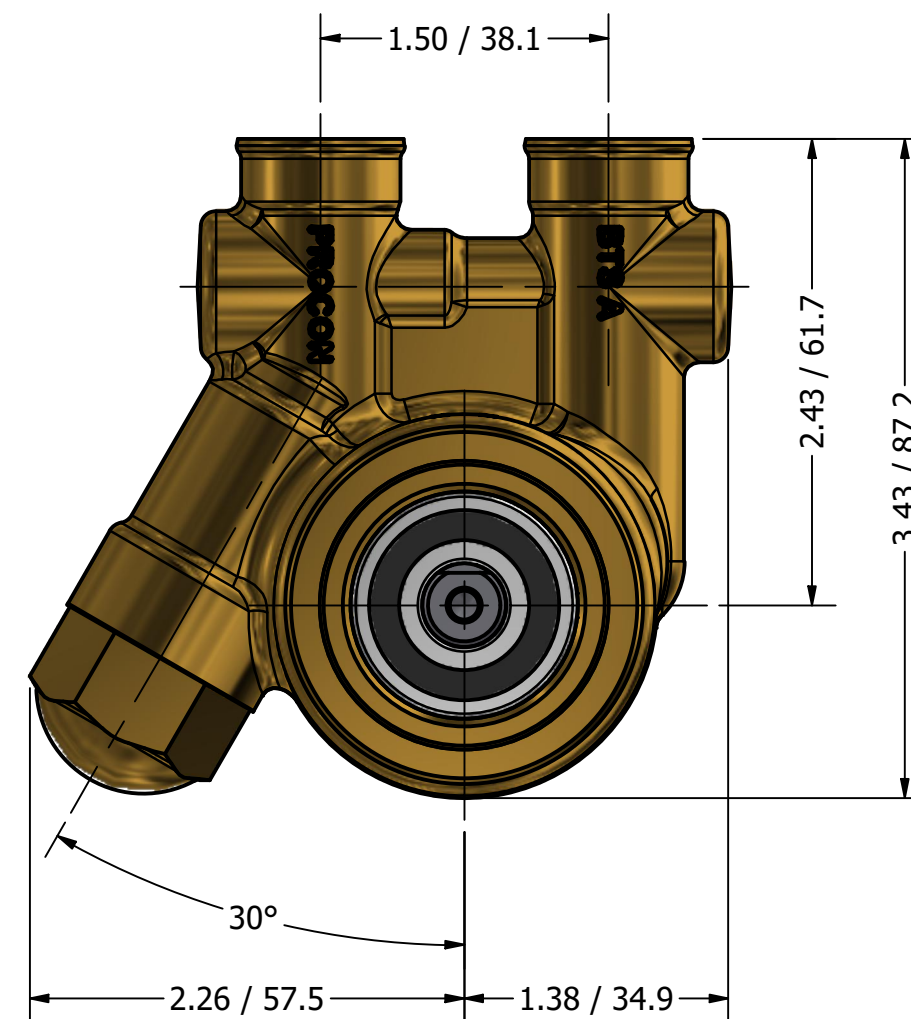

G3/8 (BSPP)
INLET/OUTLET PORTS

**SERIES 1
ROTARY VANE PUMP
CLAMP-ON STYLE
"S" MOUNTING
G3/8 (BSPP) PORTS**

PROCON[®]
custom | fluid | solutions[®]

W1004 v2