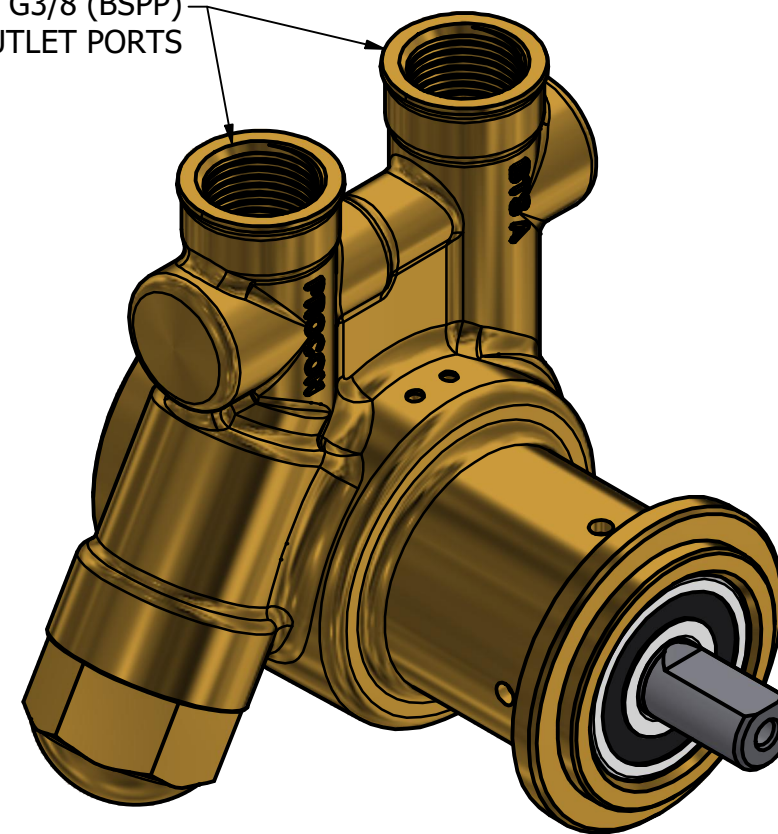

G3/8 (BSPP)
INLET/OUTLET PORTS

**SERIES 1
ROTARY VANE PUMP
CLAMP-ON STYLE
"S" MOUNTING
G3/8 (BSPP) PORTS**

PROCON[®]
custom | fluid | solutions[®]

W1004 v2