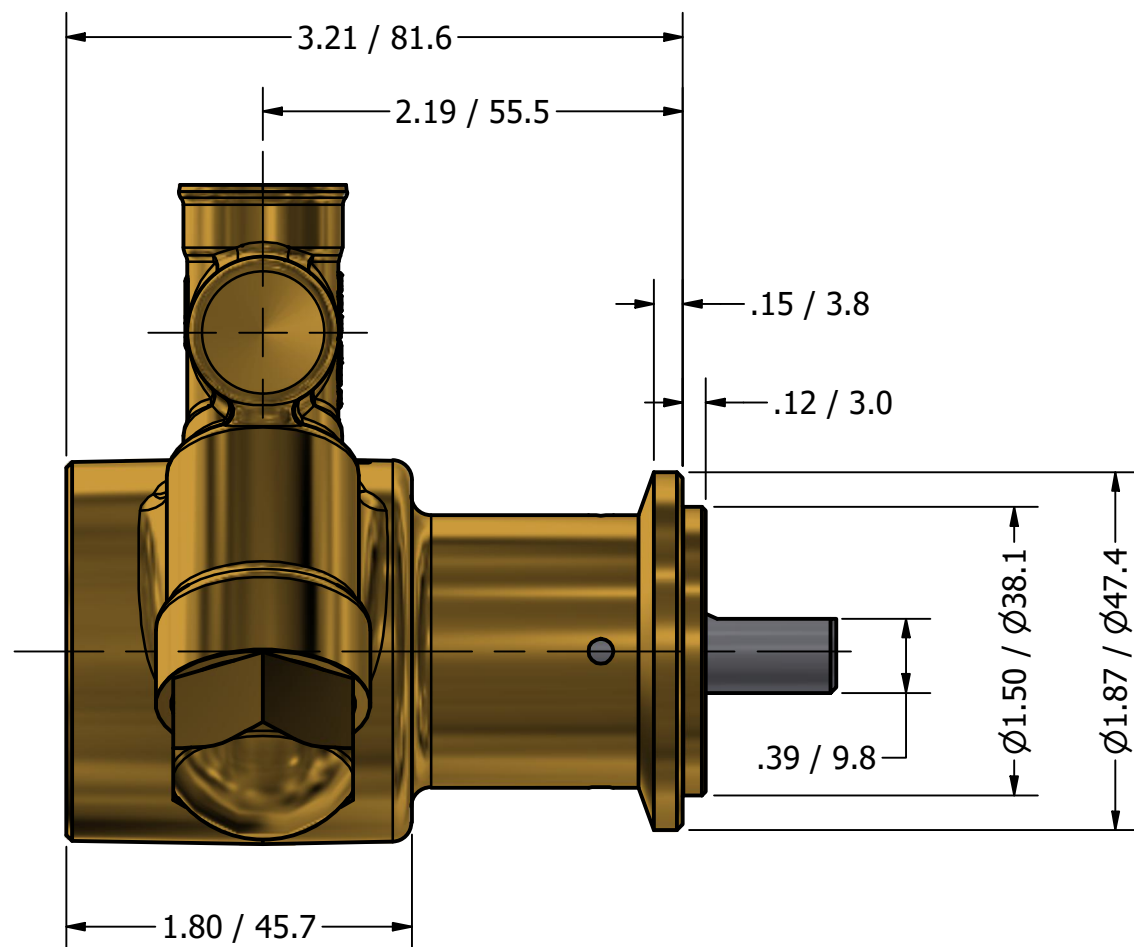

G3/8 (BSPP)
INLET/OUTLET PORTS

**SERIES 1
ROTARY VANE PUMP
CLAMP-ON STYLE
"S" MOUNTING
G3/8 (BSPP) PORTS**

PROCON[®]
custom | fluid | solutions[®]

W1004 v2