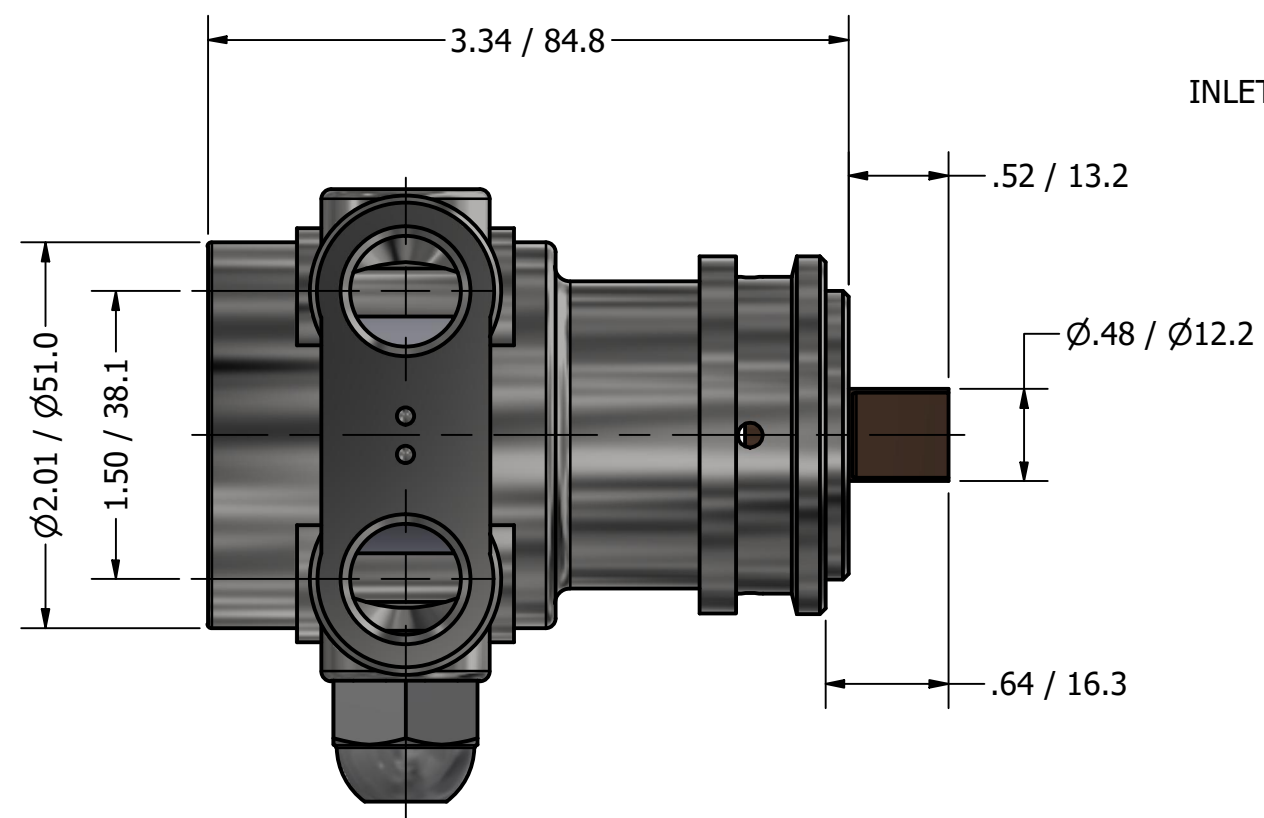

**SERIES 3
 ROTARY VANE PUMP
 CLAMP-ON STYLE
 "B" MOUNTING
 G3/8 (BSPP) PORTS
 WITH RELIEF VALVE**

G3/8 (BSPP)
 INLET/OUTLET PORTS