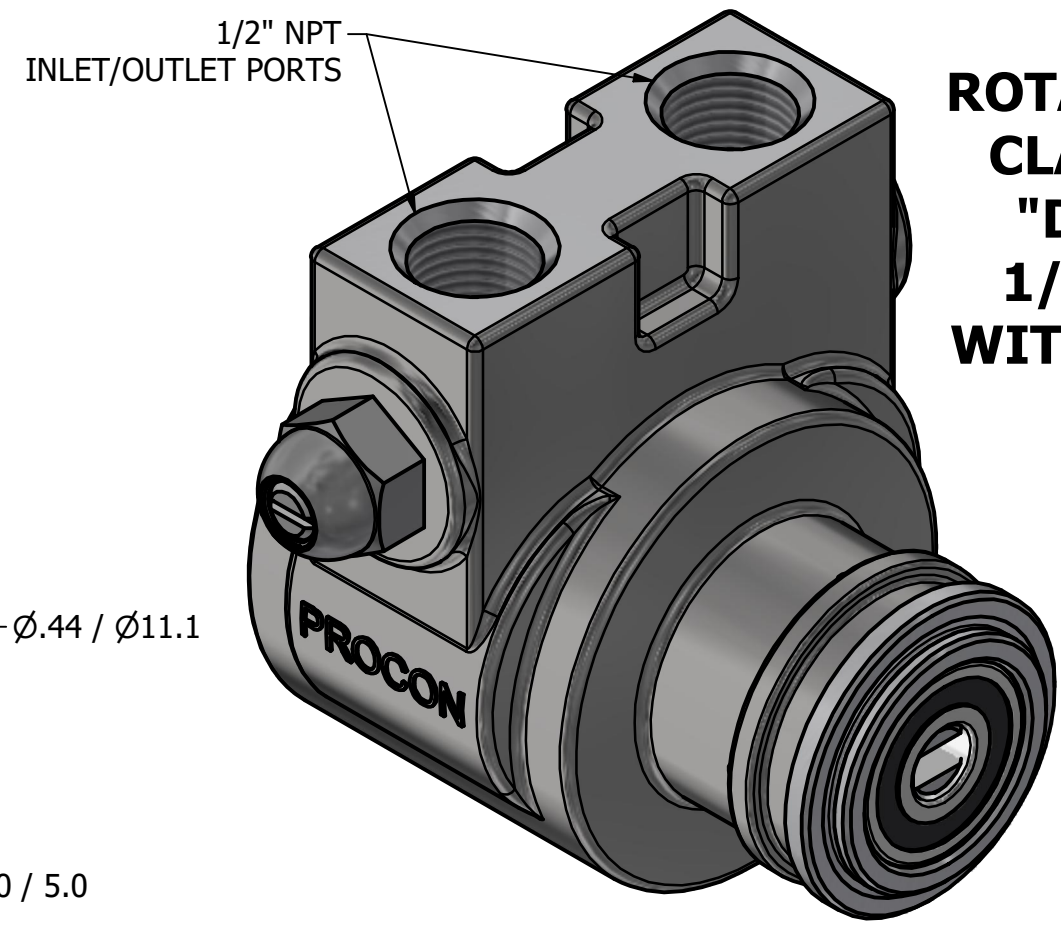

DETAIL A

**SERIES 5
ROTARY VANE PUMP
CLAMP-ON STYLE
"D" MOUNTING
1/2" NPT PORTS
WITH RELIEF VALVE**