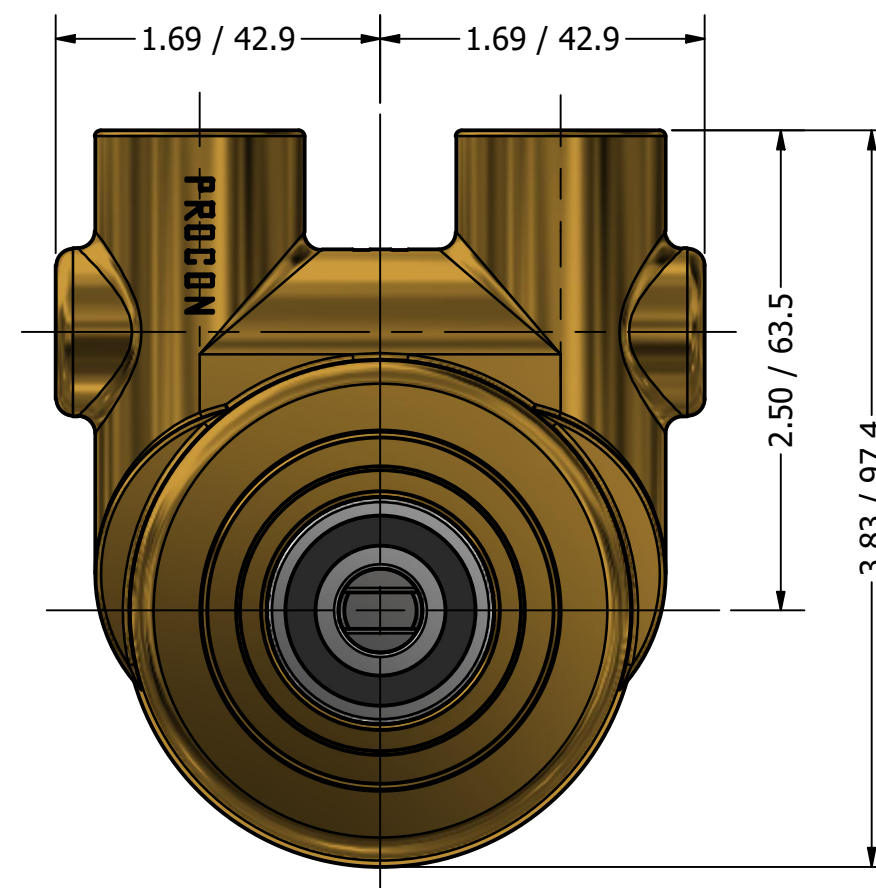

G1/2 (BSPP)
INLET/OUTLET PORTS

**SERIES 4
ROTARY VANE PUMP
CLAMP-ON STYLE
"A" MOUNTING
G1/2 (BSPP) PORTS**

PROCON[®]
custom | fluid | solutions[®]