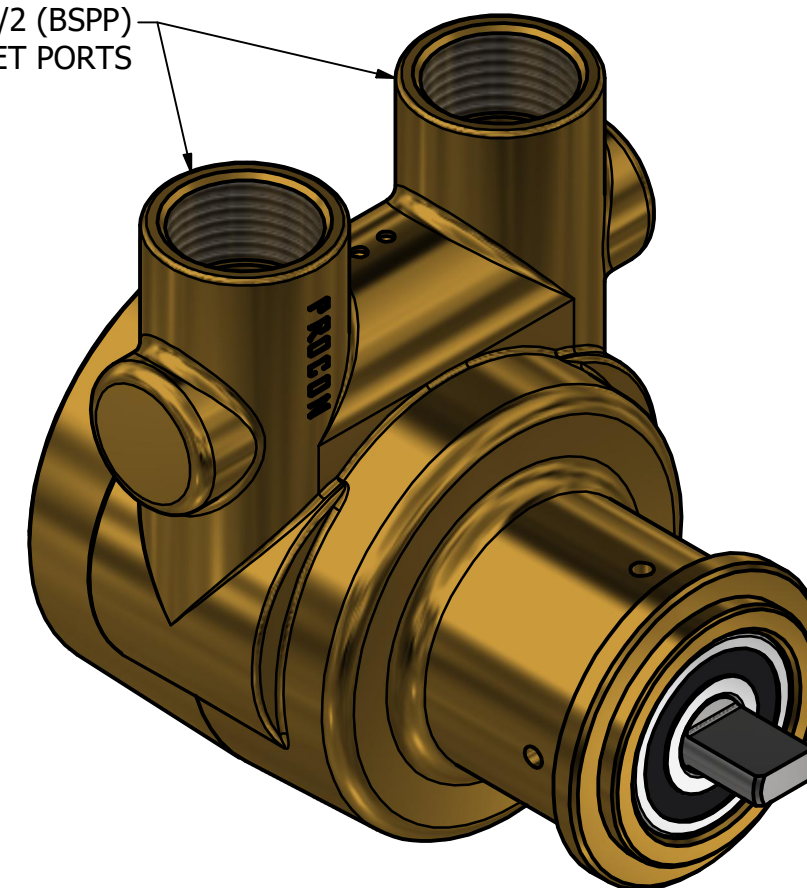

G1/2 (BSPP)
INLET/OUTLET PORTS

**SERIES 4
ROTARY VANE PUMP
CLAMP-ON STYLE
"A" MOUNTING
G1/2 (BSPP) PORTS**

PROCON[®]
custom | fluid | solutions[®]