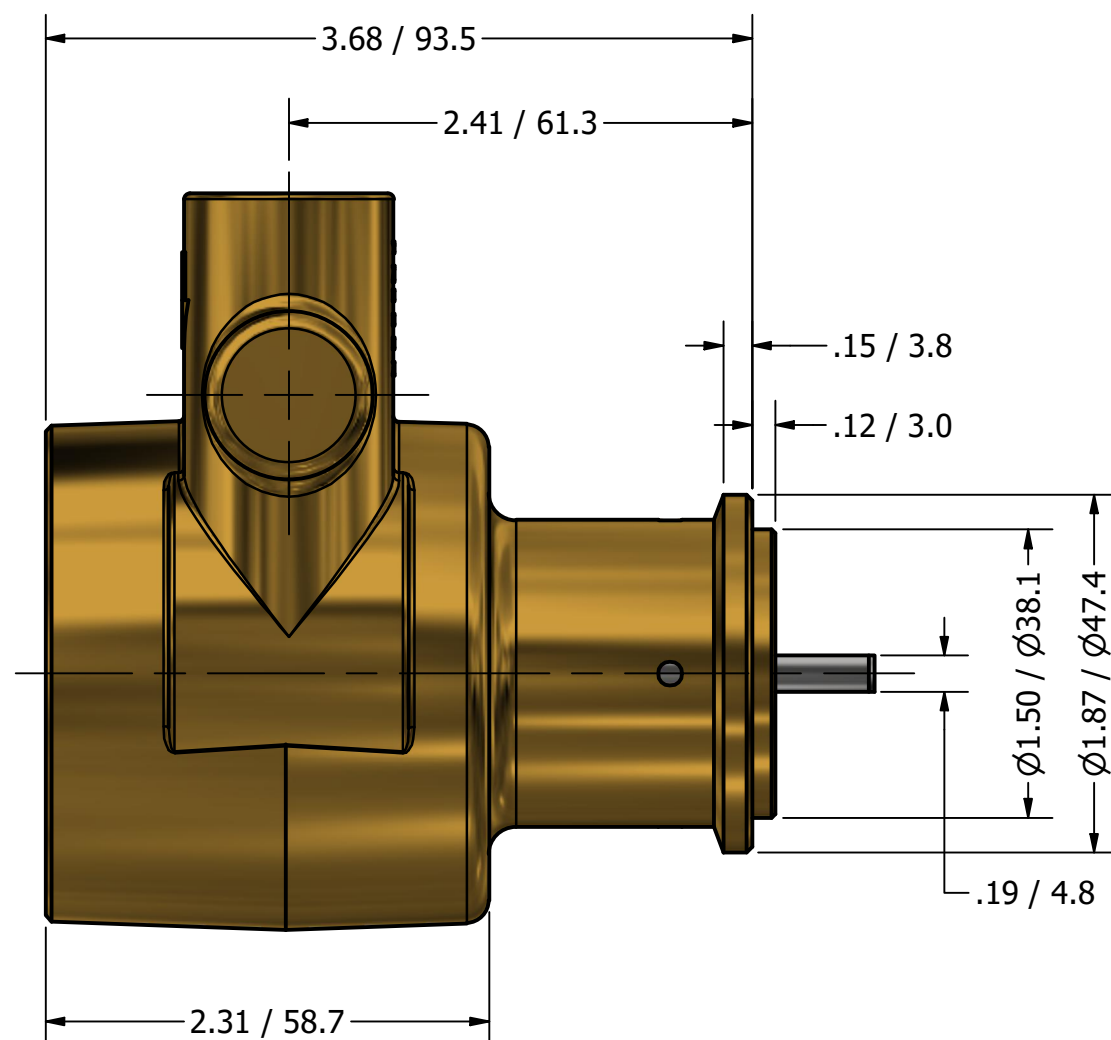

G1/2 (BSPP)
INLET/OUTLET PORTS

**SERIES 4
ROTARY VANE PUMP
CLAMP-ON STYLE
"A" MOUNTING
G1/2 (BSPP) PORTS**

PROCON[®]
custom | fluid | solutions[®]