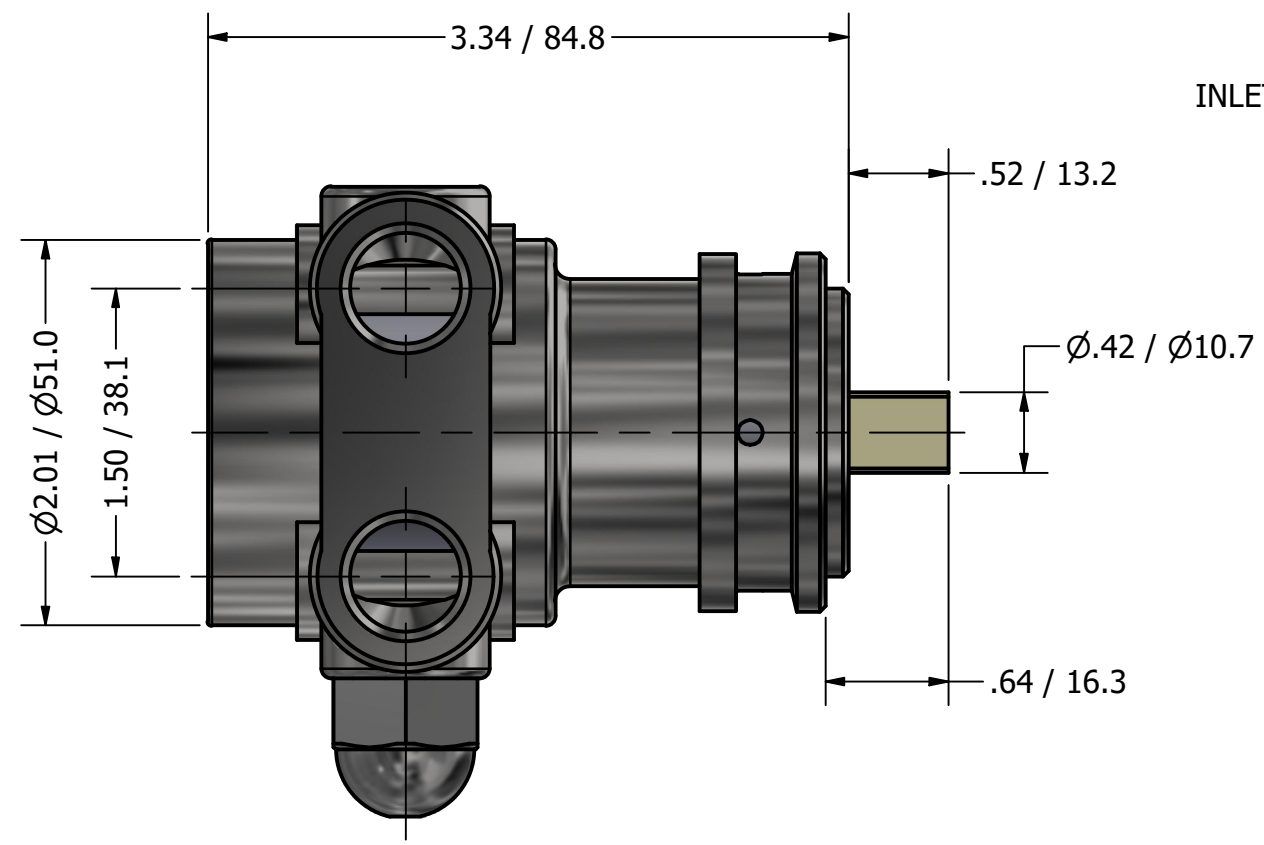

**SERIES 3  
 ROTARY VANE PUMP  
 CLAMP-ON STYLE  
 "C" MOUNTING  
 3/8" NPT PORTS  
 WITH RELIEF VALVE**

3/8" NPT  
 INLET/OUTLET PORTS

1143-2 PLASTIC COUPLING