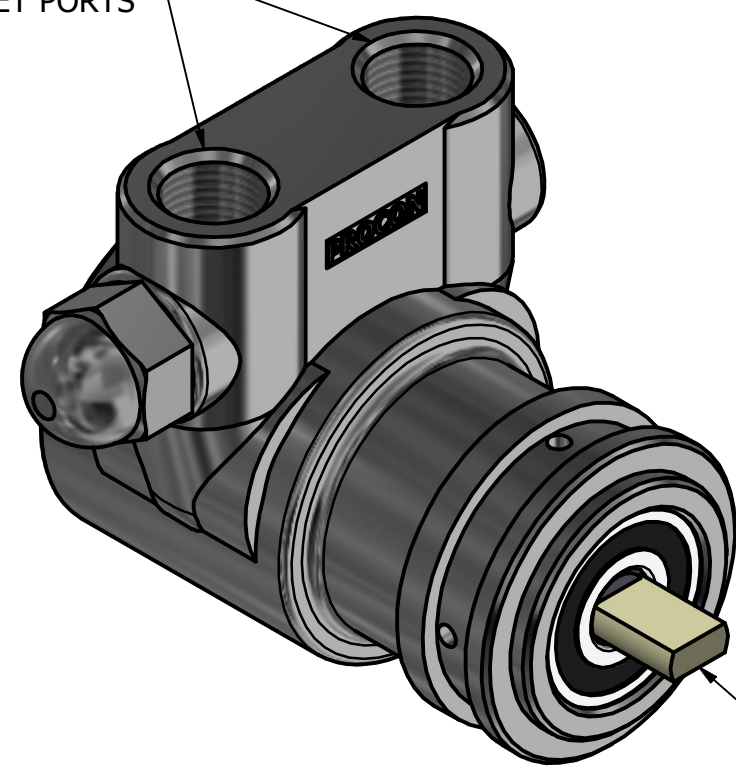

**SERIES 3  
 ROTARY VANE PUMP  
 CLAMP-ON STYLE  
 "C" MOUNTING  
 3/8" NPT PORTS  
 WITH RELIEF VALVE**

3/8" NPT  
 INLET/OUTLET PORTS

1143-2 PLASTIC COUPLING