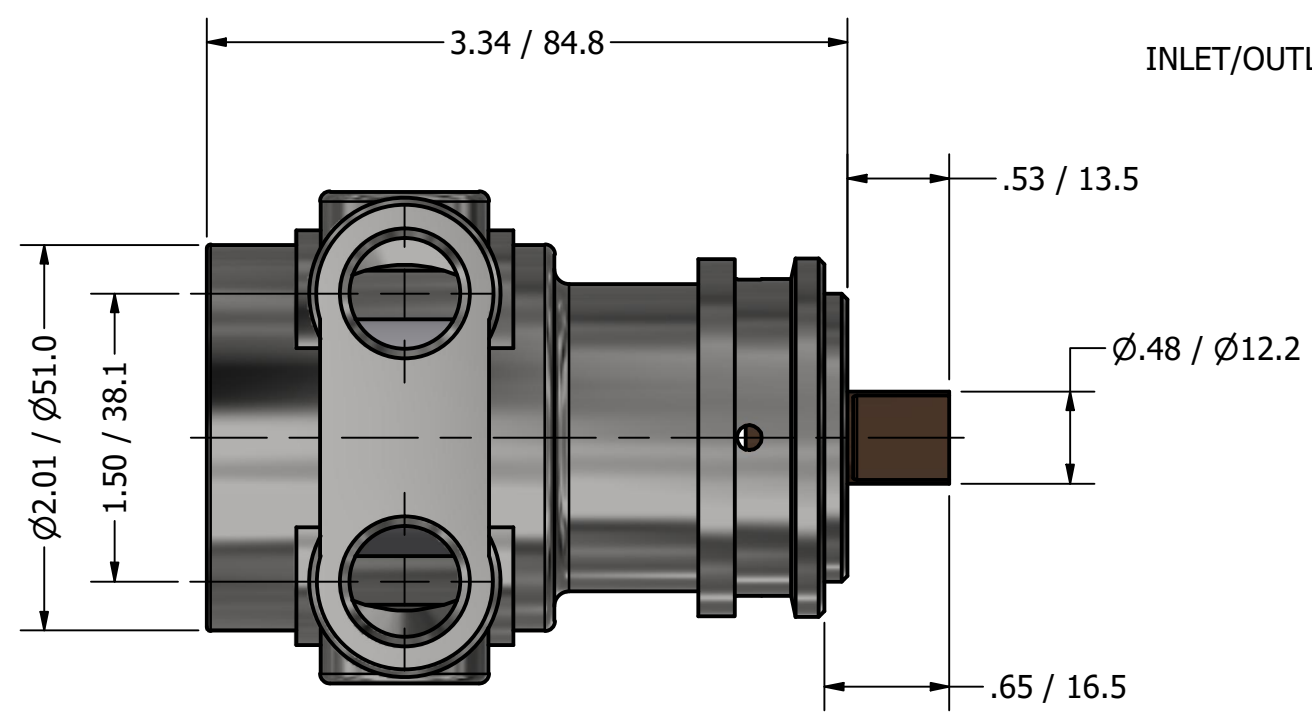

**SERIES 3
ROTARY VANE PUMP
CLAMP-ON STYLE
"B" MOUNTING
3/8" NPT PORTS**

3/8" NPT
INLET/OUTLET PORTS