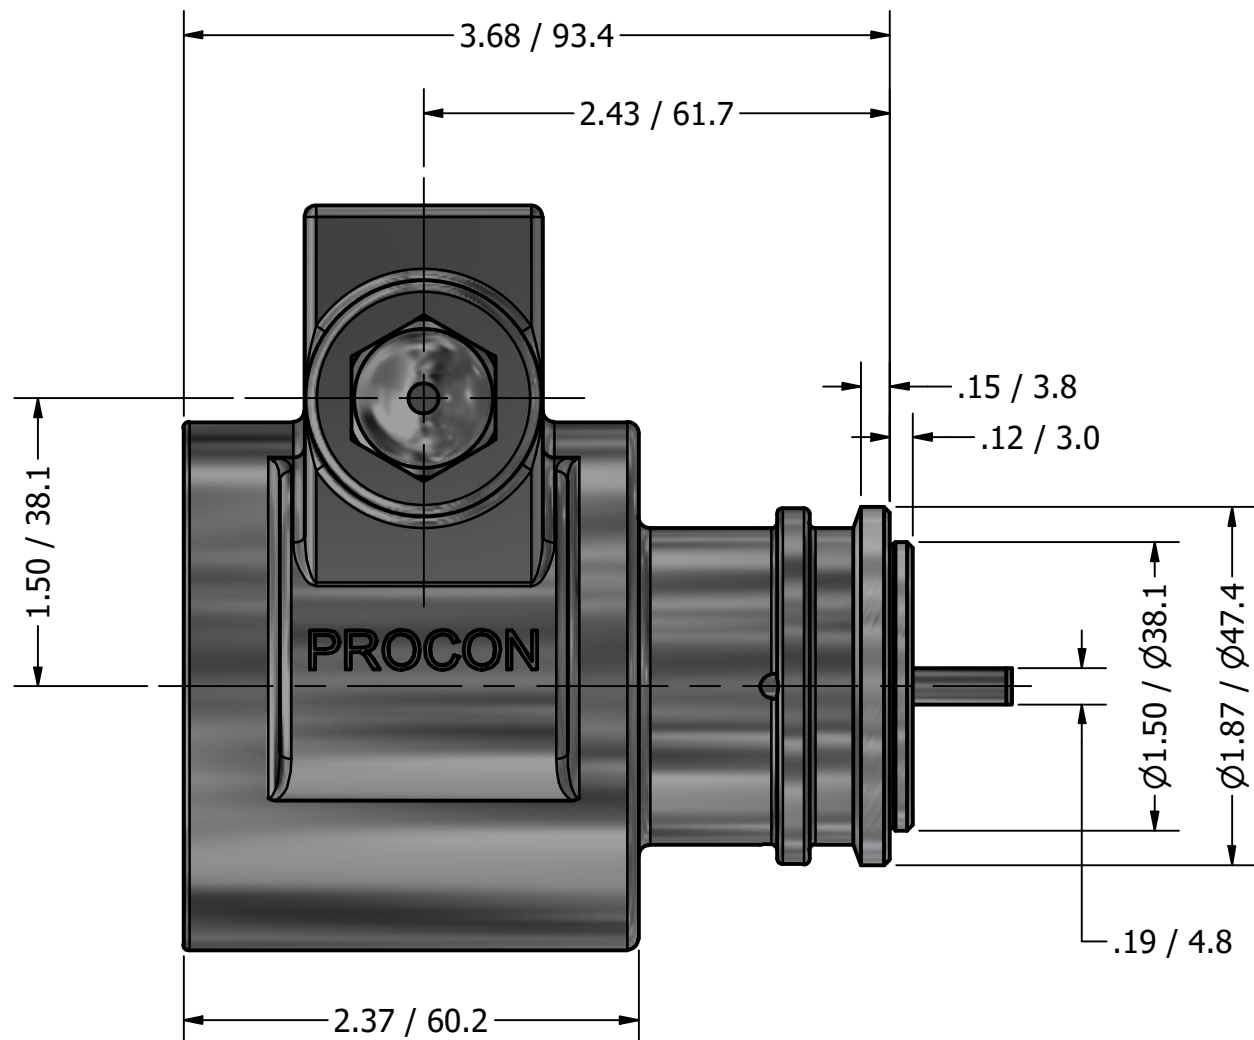

1/2" NPT  
INLET/OUTLET PORTS

**SERIES 5  
ROTARY VANE PUMP  
CLAMP-ON STYLE  
"A" MOUNTING  
1/2" NPT PORTS  
WITH RELIEF VALVE**

**PROCON**<sup>®</sup>  
custom | fluid | solutions<sup>®</sup>