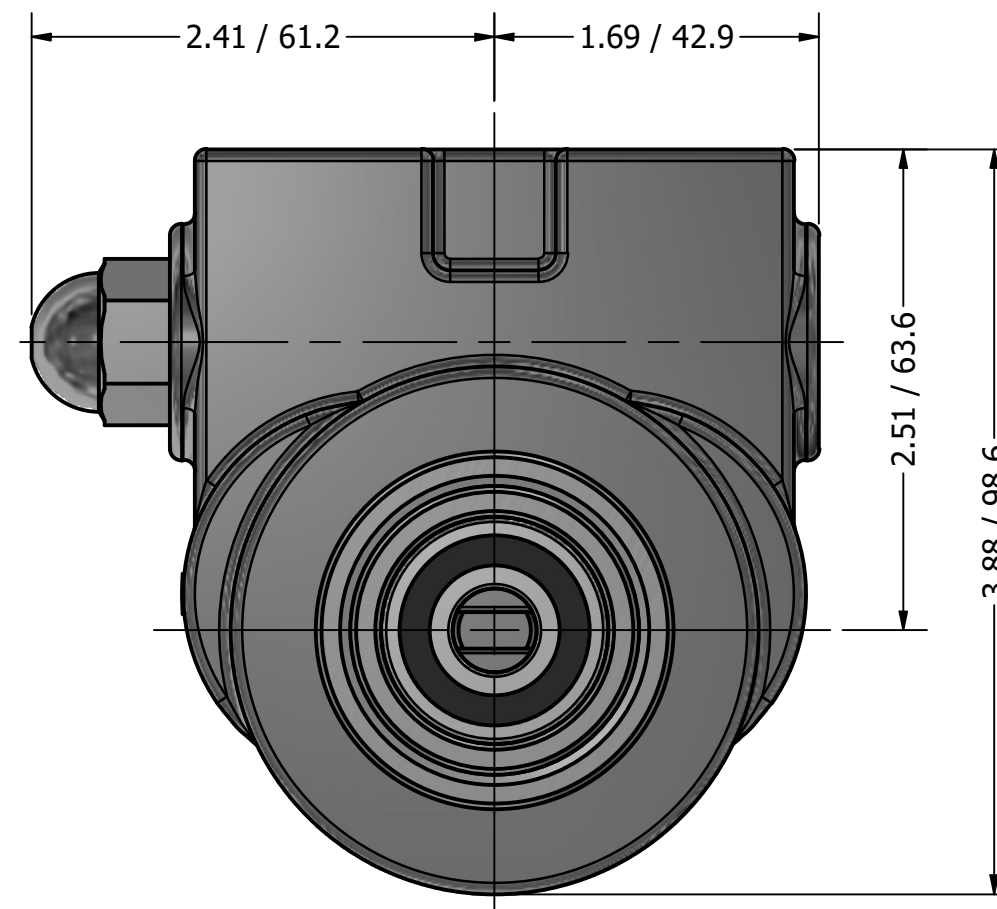

1/2" NPT  
INLET/OUTLET PORTS

**SERIES 5  
ROTARY VANE PUMP  
CLAMP-ON STYLE  
"A" MOUNTING  
1/2" NPT PORTS  
WITH RELIEF VALVE**

**PROCON**<sup>®</sup>  
custom | fluid | solutions<sup>®</sup>