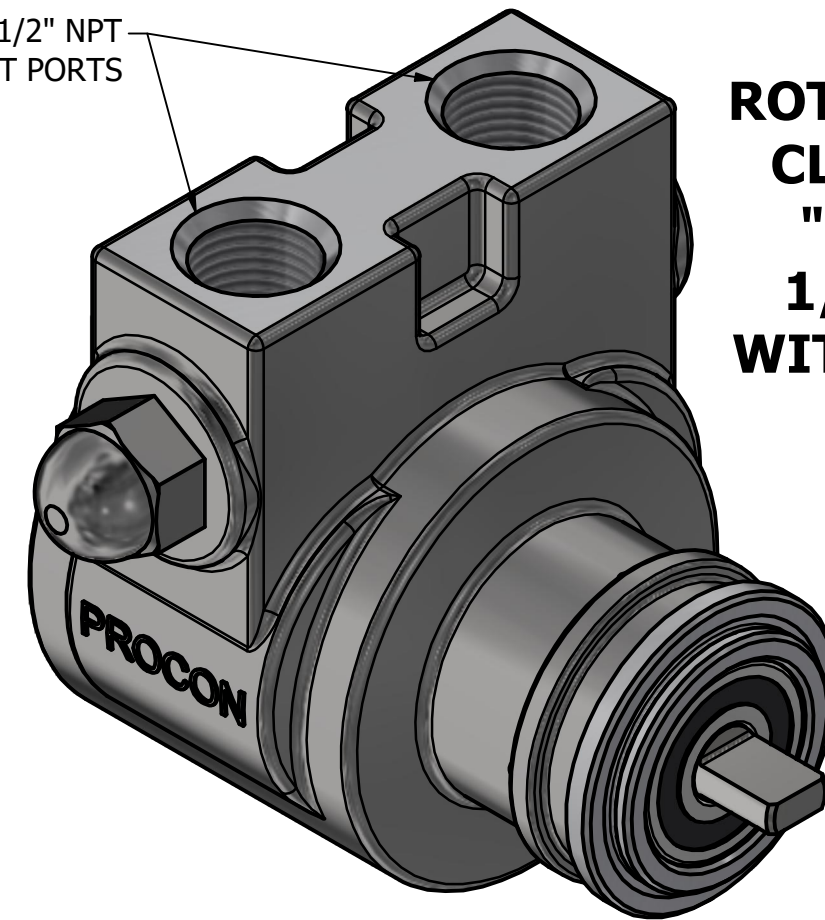

1/2" NPT  
INLET/OUTLET PORTS

**SERIES 5  
ROTARY VANE PUMP  
CLAMP-ON STYLE  
"A" MOUNTING  
1/2" NPT PORTS  
WITH RELIEF VALVE**

**PROCON**<sup>®</sup>  
custom | fluid | solutions<sup>®</sup>