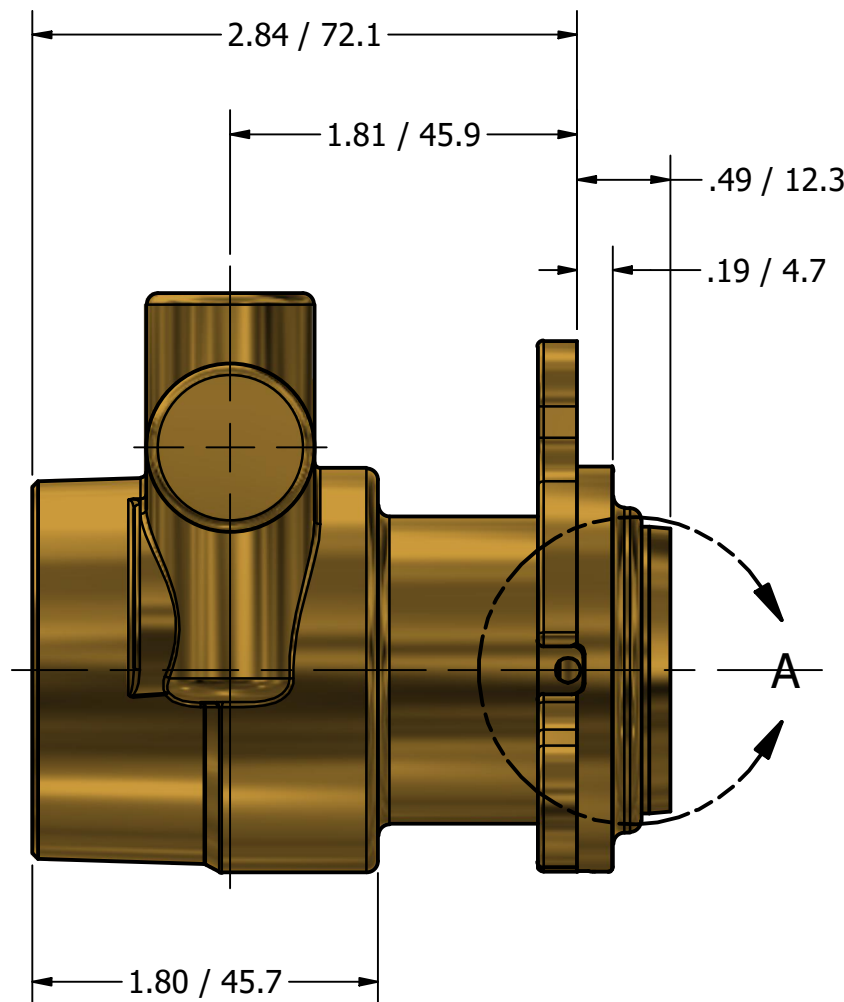

.21 / 5.2

DETAIL A

3/8" NPT
INLET/OUTLET PORTS

**SERIES 2
ROTARY VANE PUMP
BOLT-ON STYLE
"M" MOUNTING
3/8" NPT PORTS**