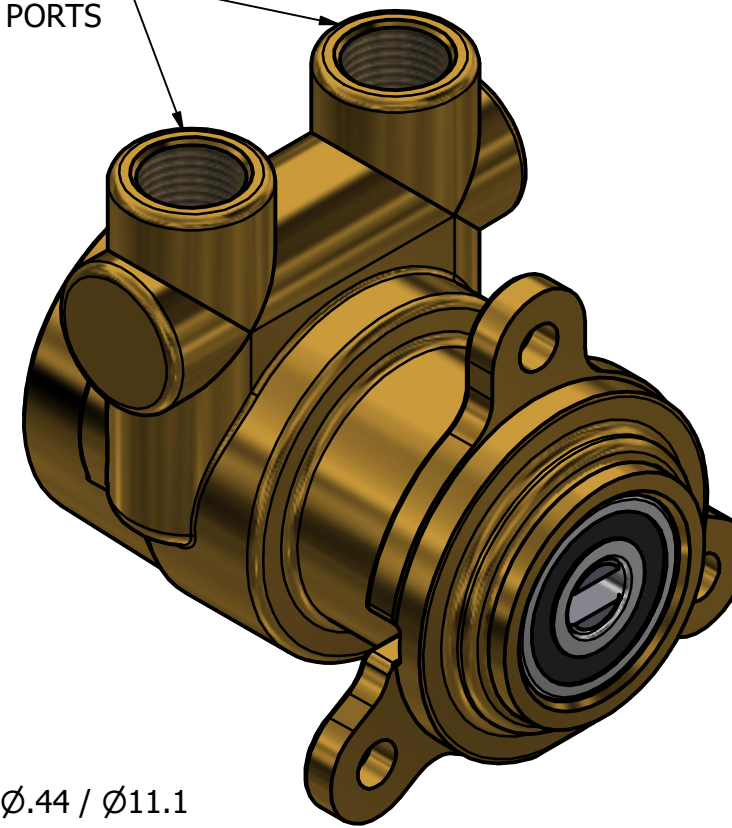

.21 / 5.2

DETAIL A

3/8" NPT
INLET/OUTLET PORTS

**SERIES 2
ROTARY VANE PUMP
BOLT-ON STYLE
"M" MOUNTING
3/8" NPT PORTS**