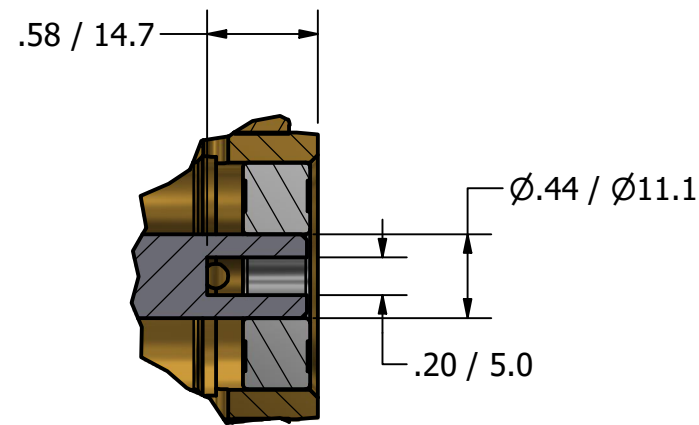

.21 / 5.2

DETAIL A

3/8" NPT
INLET/OUTLET PORTS

**SERIES 2
ROTARY VANE PUMP
BOLT-ON STYLE
"M" MOUNTING
3/8" NPT PORTS**