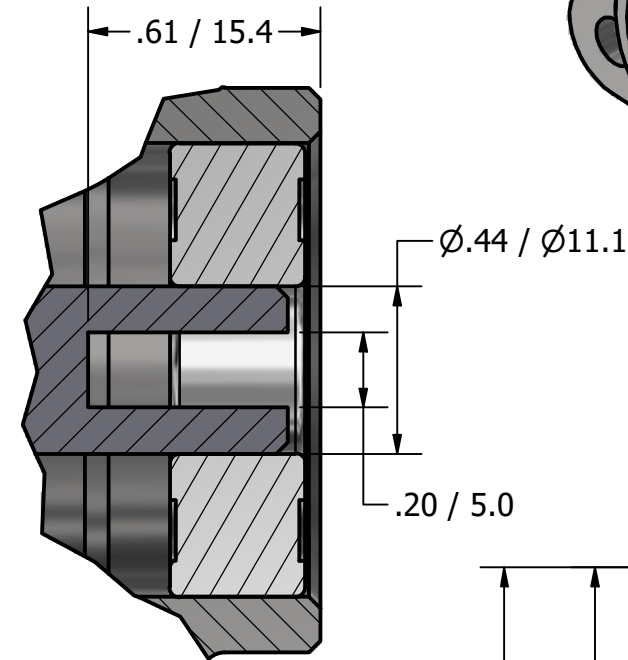

**SERIES 3
 ROTARY VANE PUMP
 BOLT-ON STYLE
 "M" MOUNTING
 3/8" NPT PORTS
 WITH RELIEF VALVE**

DETAIL A