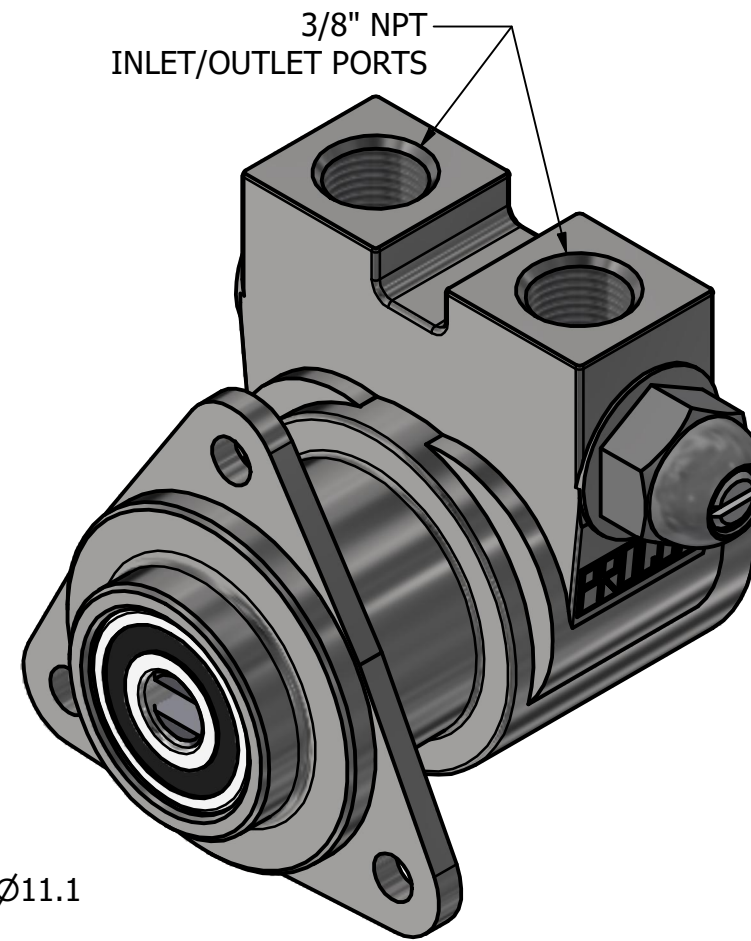

**SERIES 3
 ROTARY VANE PUMP
 BOLT-ON STYLE
 "M" MOUNTING
 3/8" NPT PORTS
 WITH RELIEF VALVE**

DETAIL A