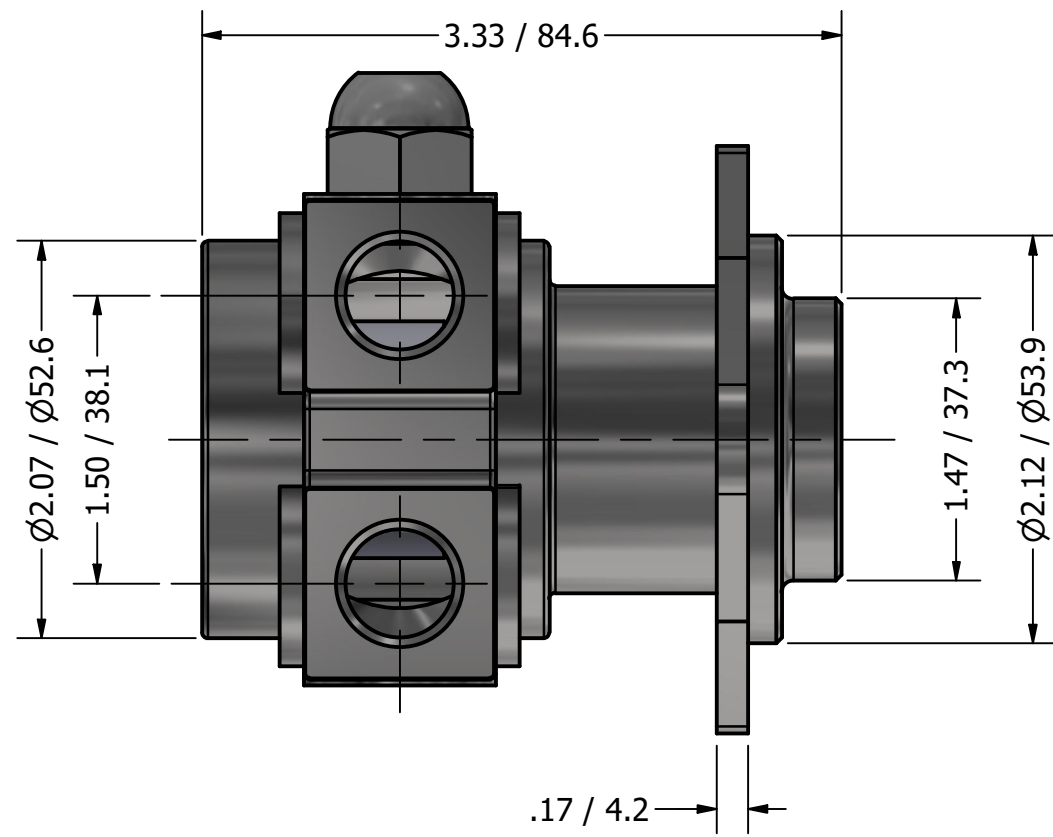

**SERIES 3
 ROTARY VANE PUMP
 BOLT-ON STYLE
 "M" MOUNTING
 3/8" NPT PORTS
 WITH RELIEF VALVE**

DETAIL A