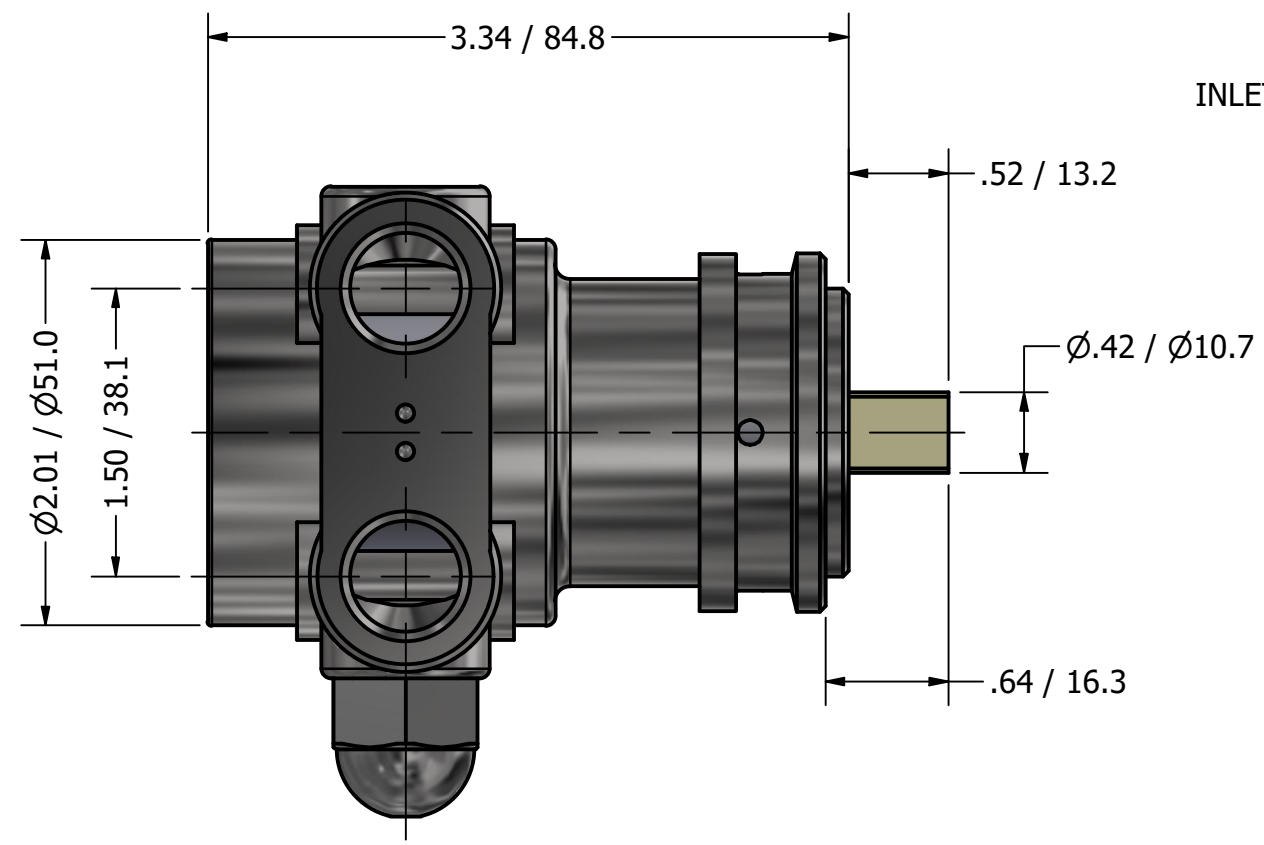

**SERIES 3
 ROTARY VANE PUMP
 CLAMP-ON STYLE
 "C" MOUNTING
 G3/8 (BSPP) PORTS
 WITH RELIEF VALVE**

G3/8 (BSPP)
 INLET/OUTLET PORTS