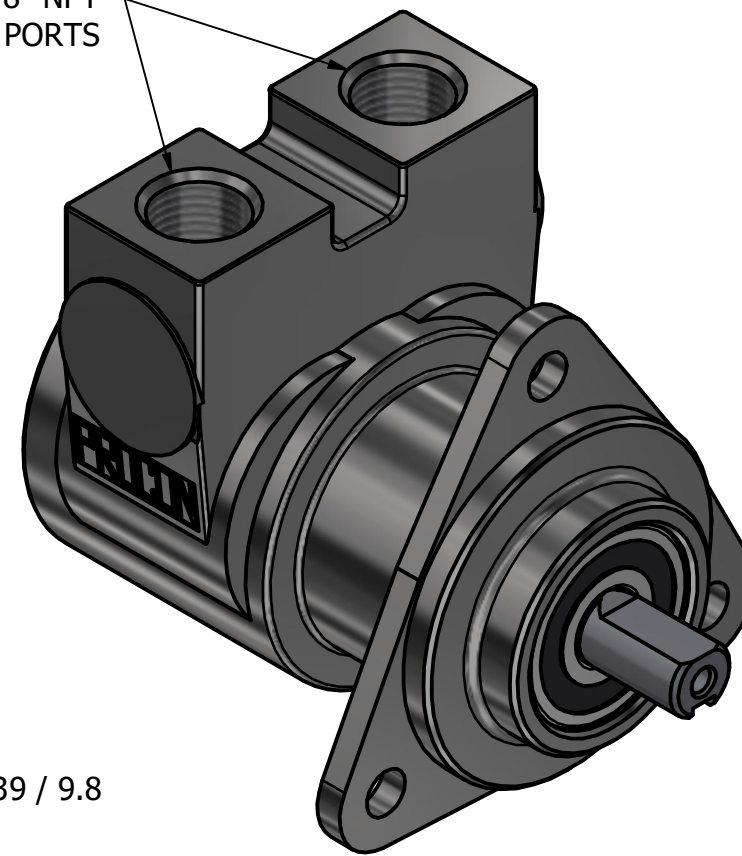

3/8" NPT
INLET/OUTLET PORTS

**SERIES 3
ROTARY VANE PUMP
BOLT-ON STYLE
"W" MOUNTING
3/8" NPT PORTS**

DETAIL A

$\phi 2.75 / \phi 69.9$ B.C.

$\phi .28 / \phi 7.1$
3 EQUALLY
SPACED HOLES