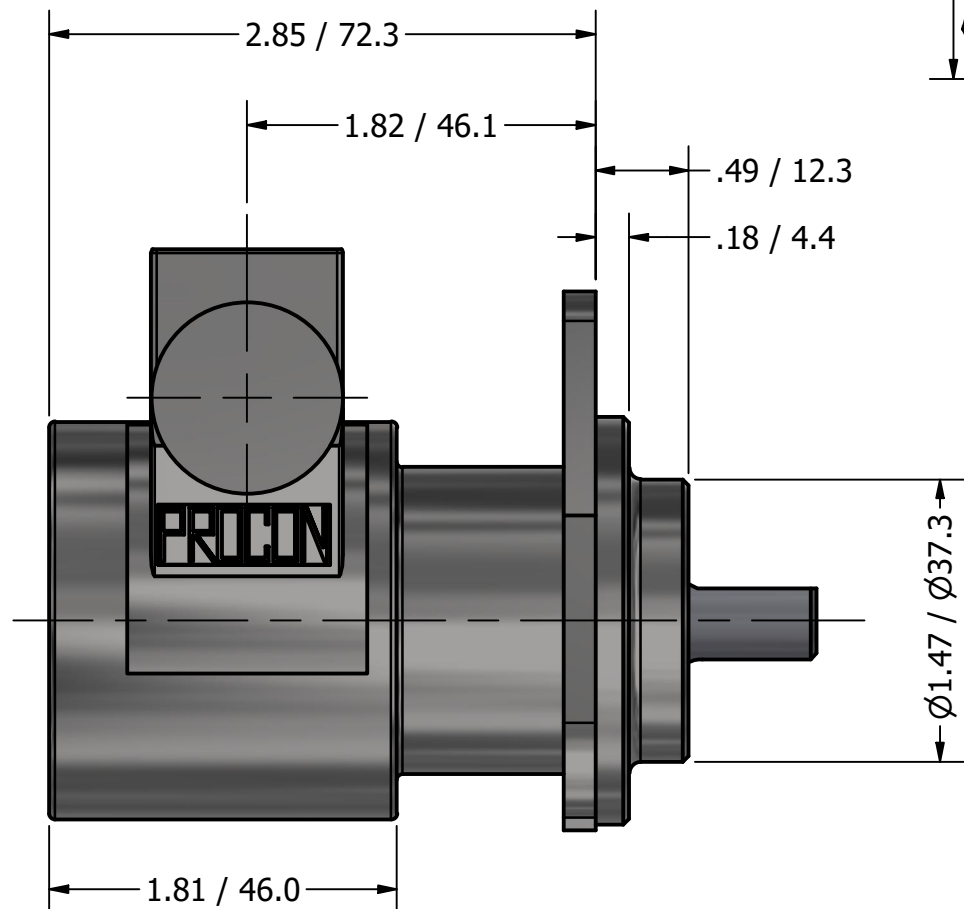

3/8" NPT
INLET/OUTLET PORTS

**SERIES 3
ROTARY VANE PUMP
BOLT-ON STYLE
"W" MOUNTING
3/8" NPT PORTS**

DETAIL A

$\phi 2.75 / \phi 69.9$ B.C.

$\phi .28 / \phi 7.1$
3 EQUALLY
SPACED HOLES