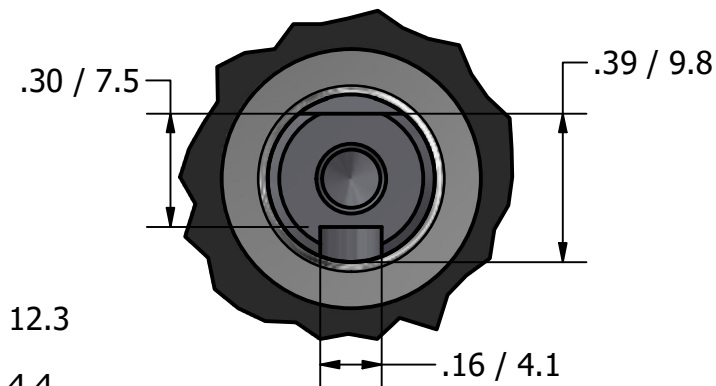

3/8" NPT
INLET/OUTLET PORTS

**SERIES 3
ROTARY VANE PUMP
BOLT-ON STYLE
"W" MOUNTING
3/8" NPT PORTS**

DETAIL A

$\phi 2.75 / \phi 69.9$ B.C.

$\phi .28 / \phi 7.1$
3 EQUALLY
SPACED HOLES