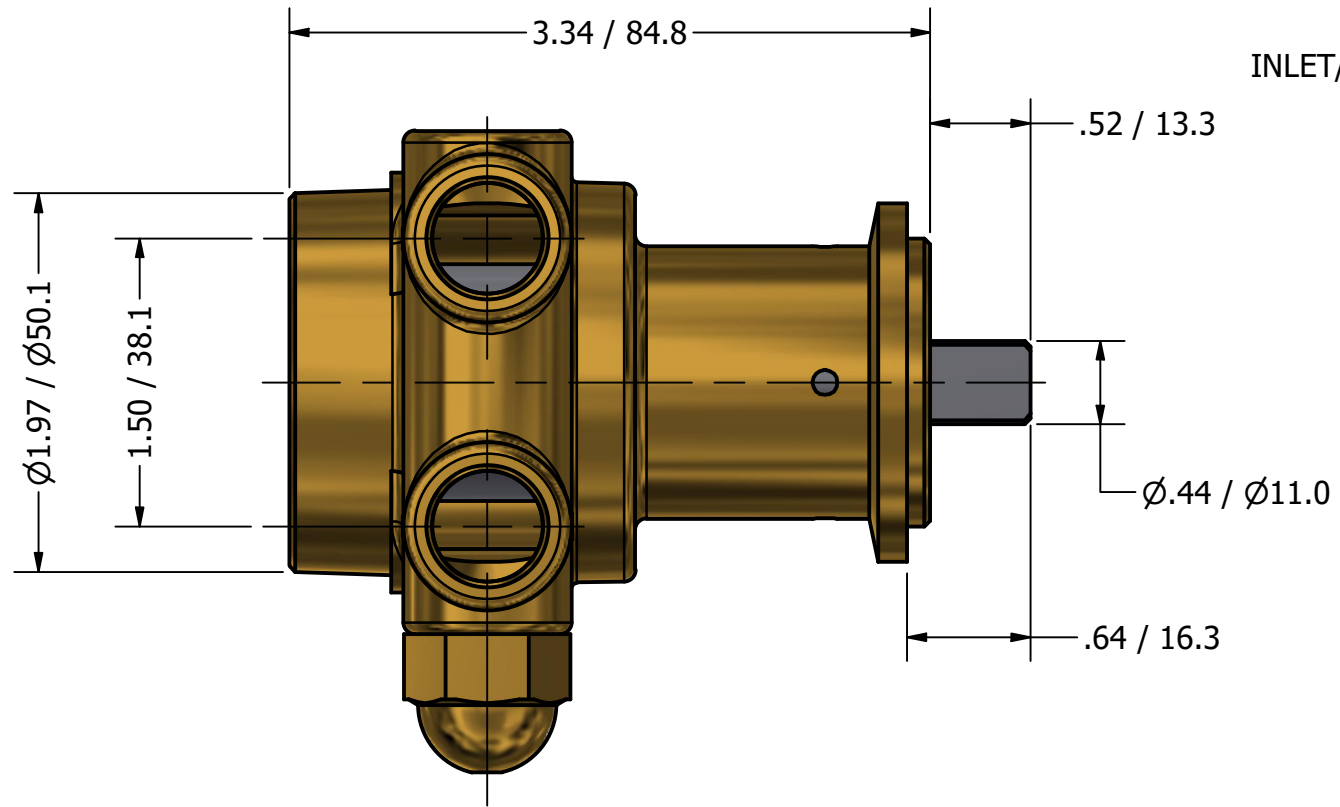

**SERIES 2
 ROTARY VANE PUMP
 CLAMP-ON STYLE
 "A" MOUNTING
 3/8" NPT PORTS
 WITH RELIEF VALVE**

3/8" NPT
 INLET/OUTLET PORTS