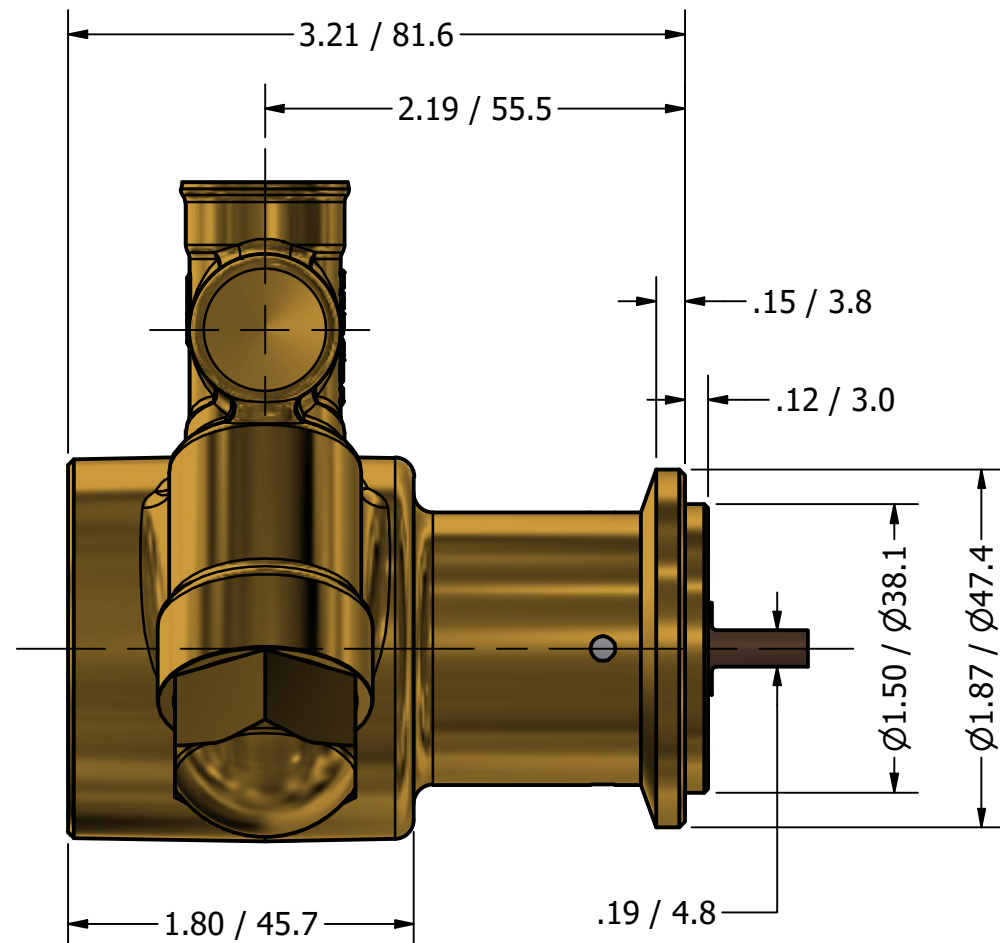

3/8" NPT
INLET/OUTLET PORTS

**SERIES 1
ROTARY VANE PUMP
CLAMP-ON STYLE
"B" MOUNTING
3/8" NPT PORTS**

1143 BRONZE COUPLING

PROCON[®]
custom | fluid | solutions[®]

W1003 v2