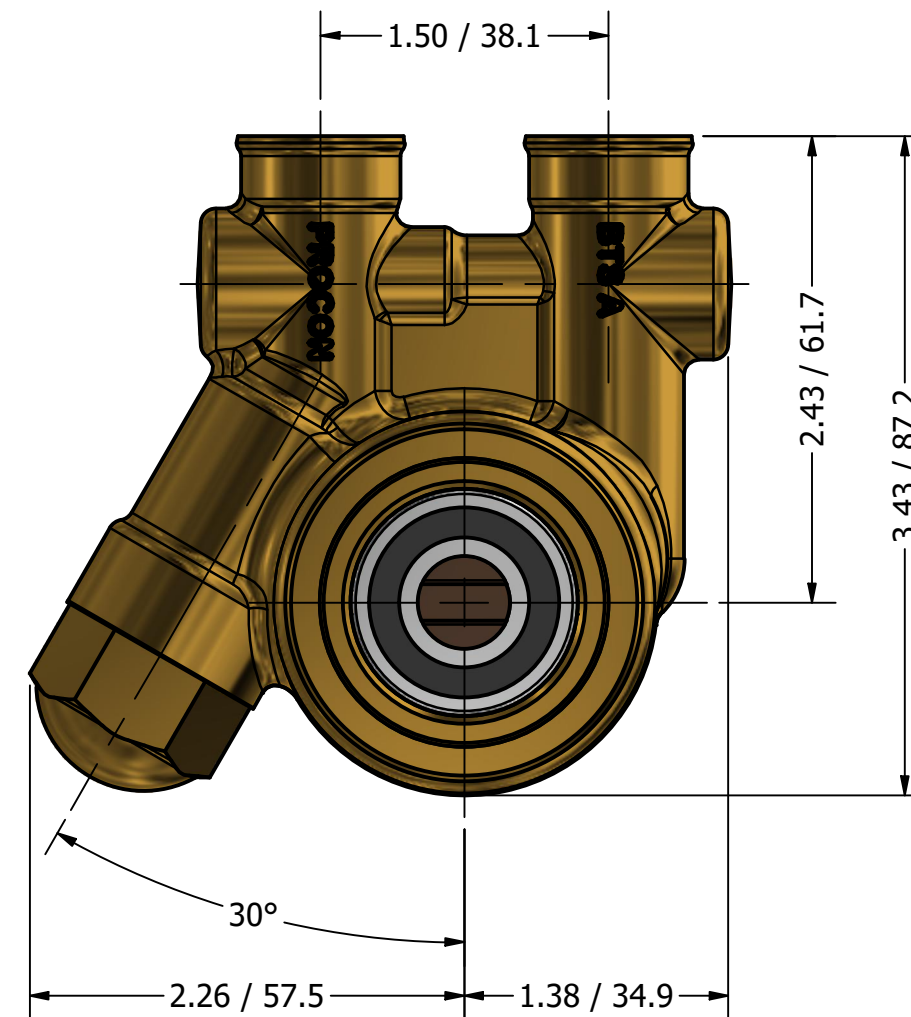

3/8" NPT
INLET/OUTLET PORTS

**SERIES 1
ROTARY VANE PUMP
CLAMP-ON STYLE
"B" MOUNTING
3/8" NPT PORTS**

1143 BRONZE COUPLING

PROCON[®]
custom | fluid | solutions[®]

W1003 v2