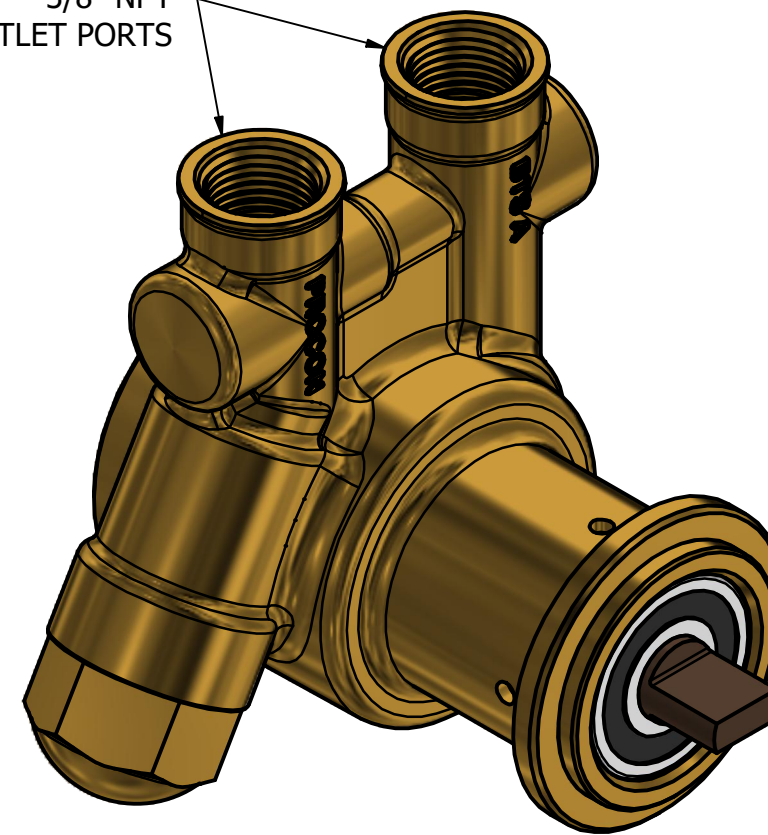

3/8" NPT
INLET/OUTLET PORTS

**SERIES 1
ROTARY VANE PUMP
CLAMP-ON STYLE
"B" MOUNTING
3/8" NPT PORTS**

1143 BRONZE COUPLING

PROCON[®]
custom | fluid | solutions[®]

W1003 v2