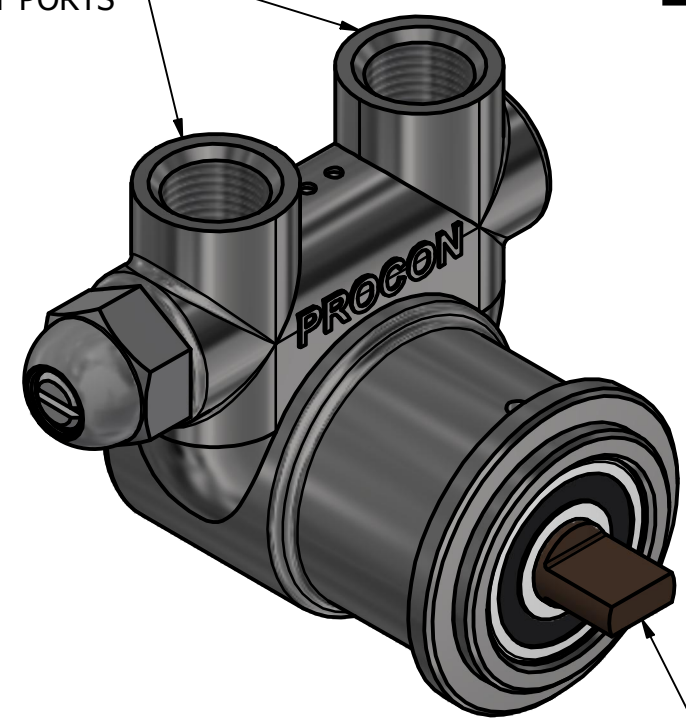

G3/8 (BSPP)
 INLET/OUTLET PORTS

**207 ROTARY VANE PUMP
 CLAMP-ON STYLE
 "B" MOUNTING
 G3/8 (BSPP) PORTS
 WITH RELIEF VALVE**

1143-5 BRONZE COUPLING