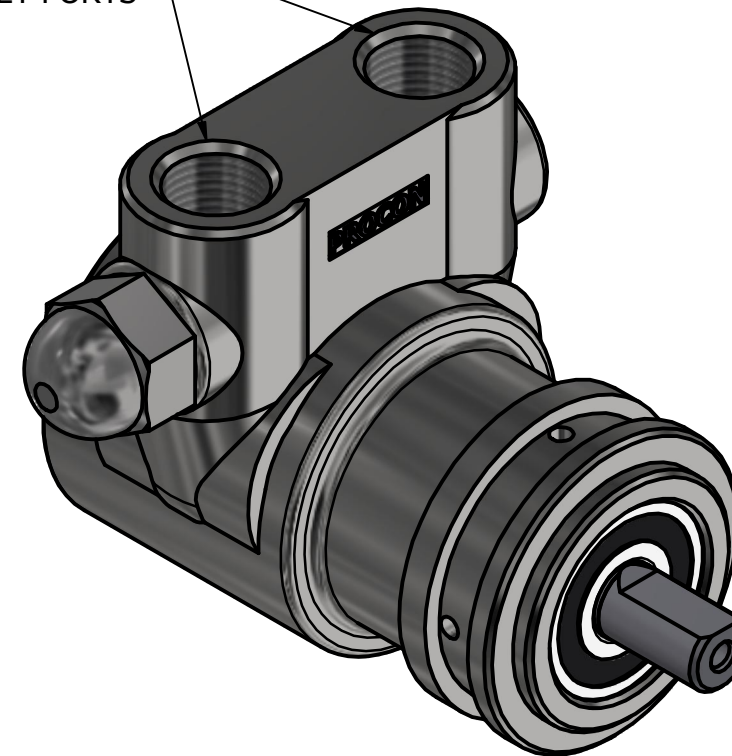

3/8" NPT
INLET/OUTLET PORTS

**SERIES 3
ROTARY VANE PUMP
CLAMP-ON STYLE
"S" MOUNTING
3/8" NPT PORTS
WITH RELIEF VALVE**