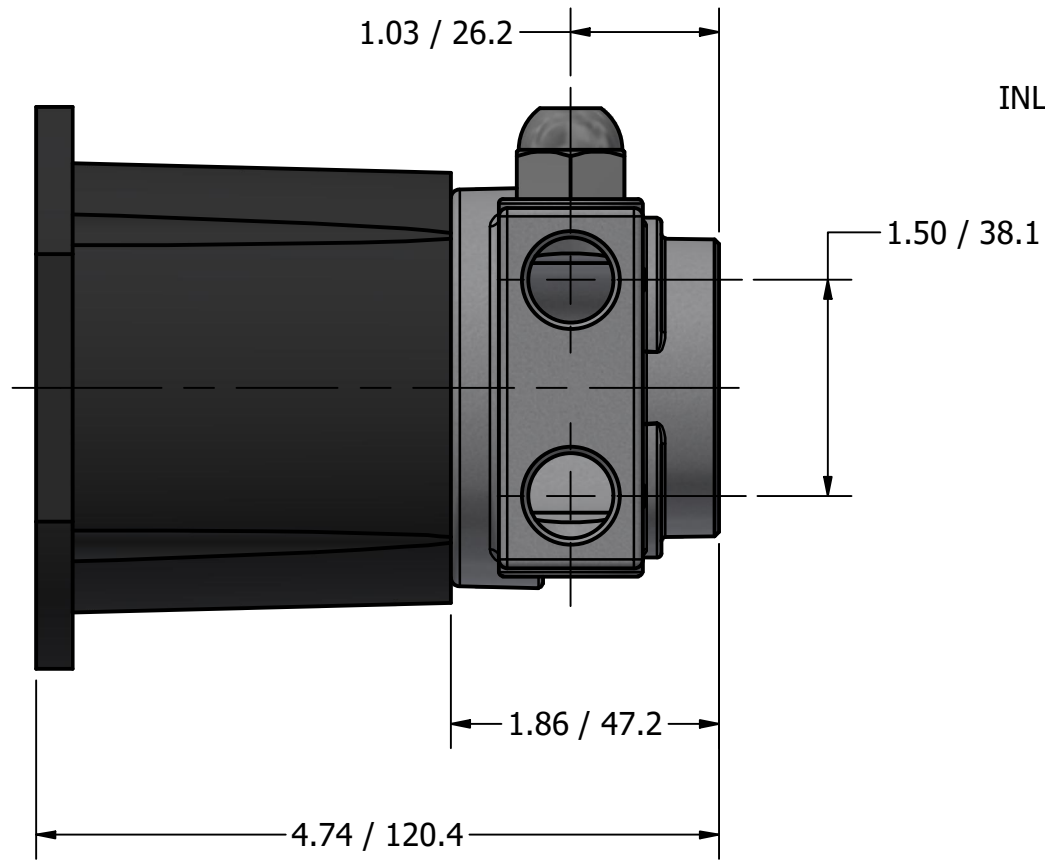

**SERIES 3
MAG DRIVE PUMP
3/8" NPT PORTS
WITH RELIEF VALVE**

3/8" NPT
INLET/OUTLET PORTS

Ø3.42 / Ø87.0 B.C.

.28 / 7.1 X .44 / 11.2
4 EQUALLY
SPACED SLOTS