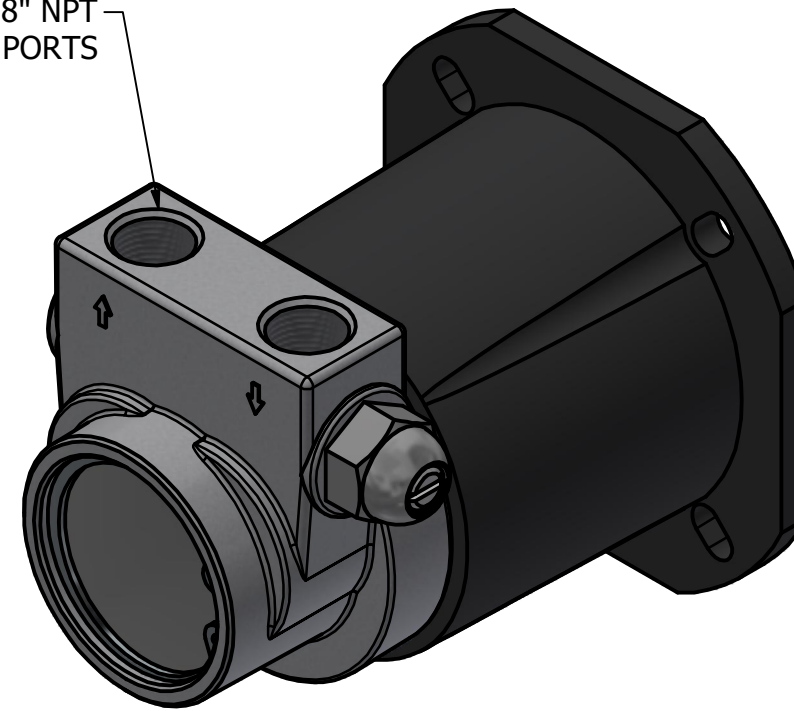

**SERIES 3
MAG DRIVE PUMP
3/8" NPT PORTS
WITH RELIEF VALVE**

3/8" NPT
INLET/OUTLET PORTS

Ø3.42 / Ø87.0 B.C.

.28 / 7.1 X .44 / 11.2
4 EQUALLY
SPACED SLOTS