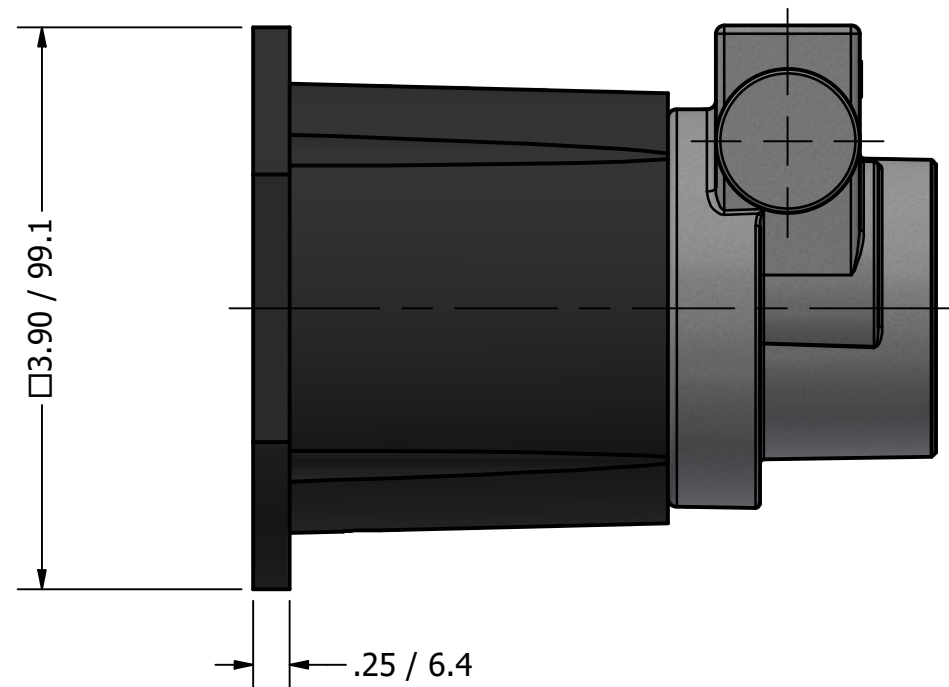

**SERIES 3
MAG DRIVE PUMP
3/8" NPT PORTS
WITH RELIEF VALVE**

3/8" NPT
INLET/OUTLET PORTS

Ø3.42 / Ø87.0 B.C.

.28 / 7.1 X .44 / 11.2
4 EQUALLY
SPACED SLOTS