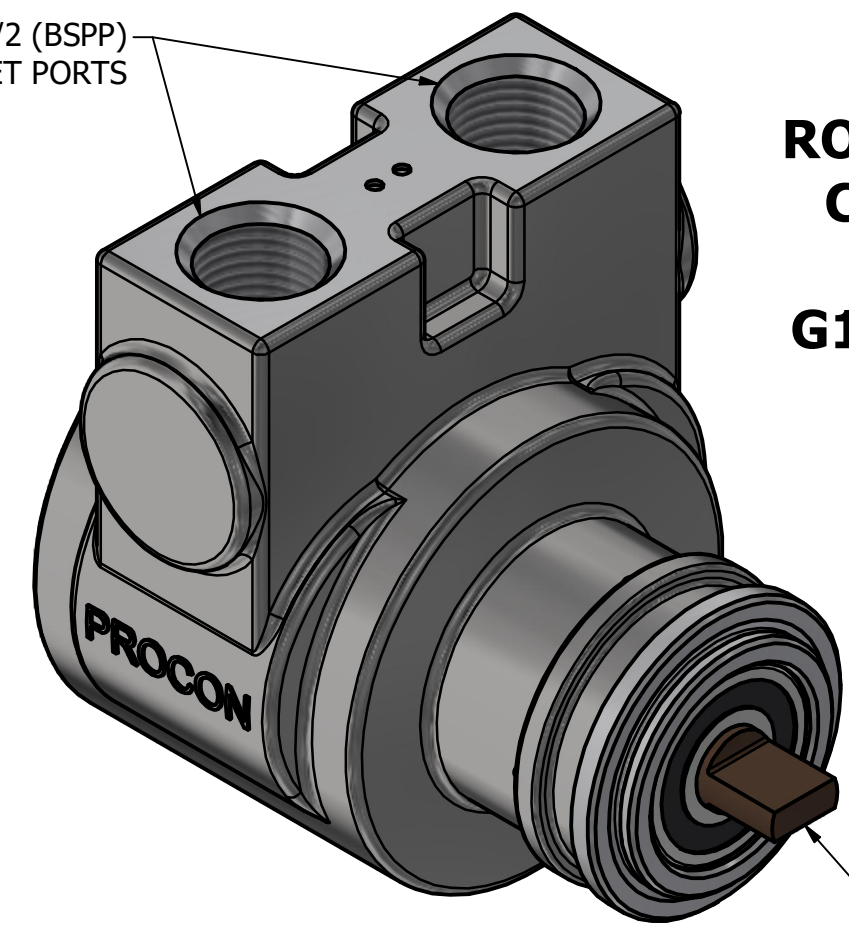

G1/2 (BSPP)
INLET/OUTLET PORTS

**SERIES 5
ROTARY VANE PUMP
CLAMP-ON STYLE
"B" MOUNTING
G1/2 (BSPP) PORTS**

1143 BRONZE COUPLING