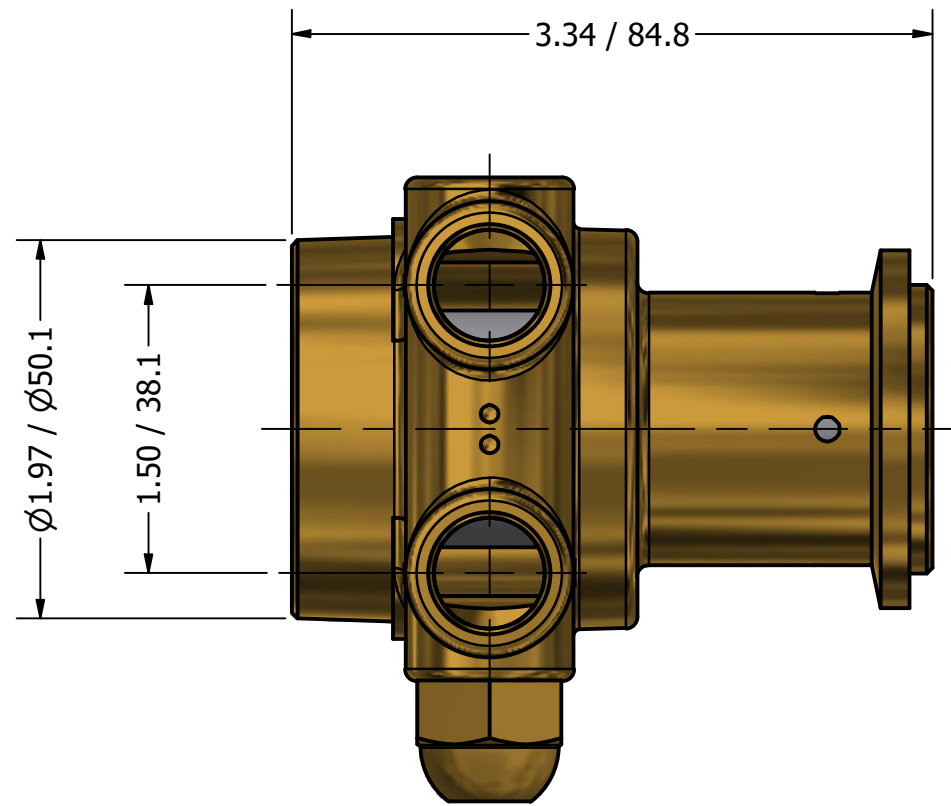

**SERIES 2  
 ROTARY VANE PUMP  
 CLAMP-ON STYLE  
 "D" MOUNTING  
 G3/8 (BSPP) PORTS  
 WITH RELIEF VALVE**

**DETAIL A**