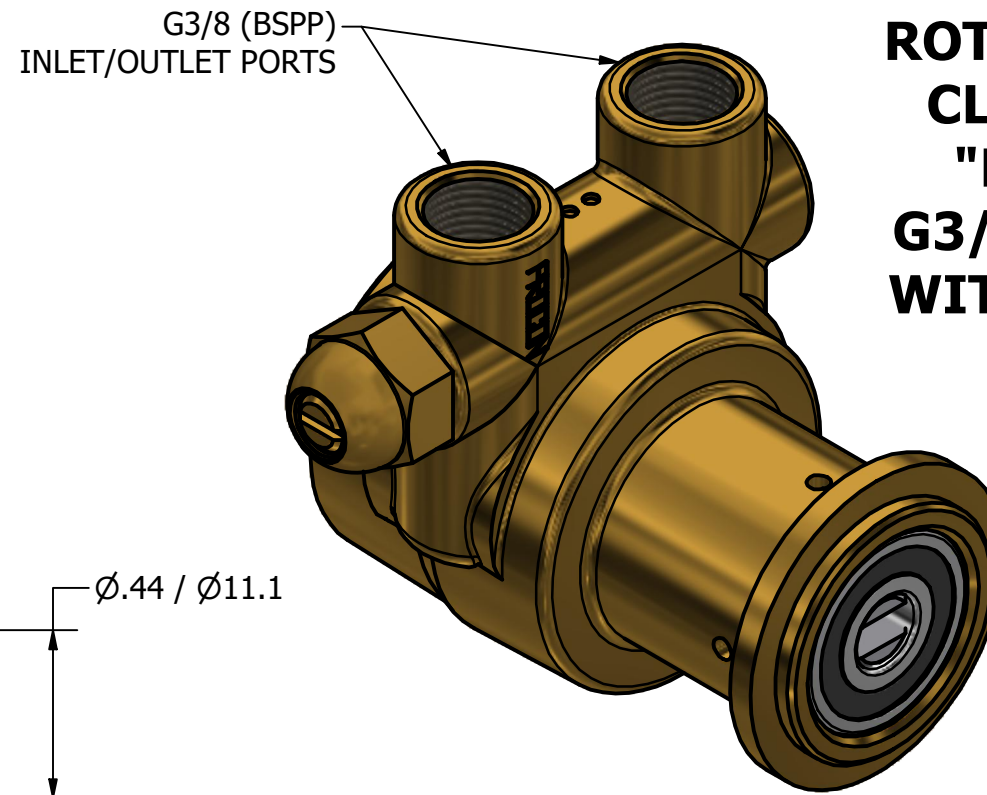

**SERIES 2  
 ROTARY VANE PUMP  
 CLAMP-ON STYLE  
 "D" MOUNTING  
 G3/8 (BSPP) PORTS  
 WITH RELIEF VALVE**

**DETAIL A**