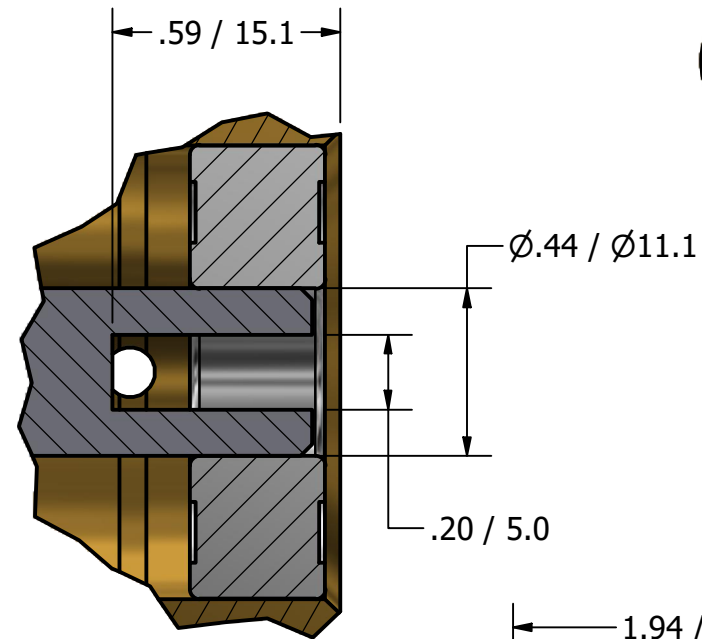

**SERIES 2  
 ROTARY VANE PUMP  
 CLAMP-ON STYLE  
 "D" MOUNTING  
 G3/8 (BSPP) PORTS  
 WITH RELIEF VALVE**

**DETAIL A**