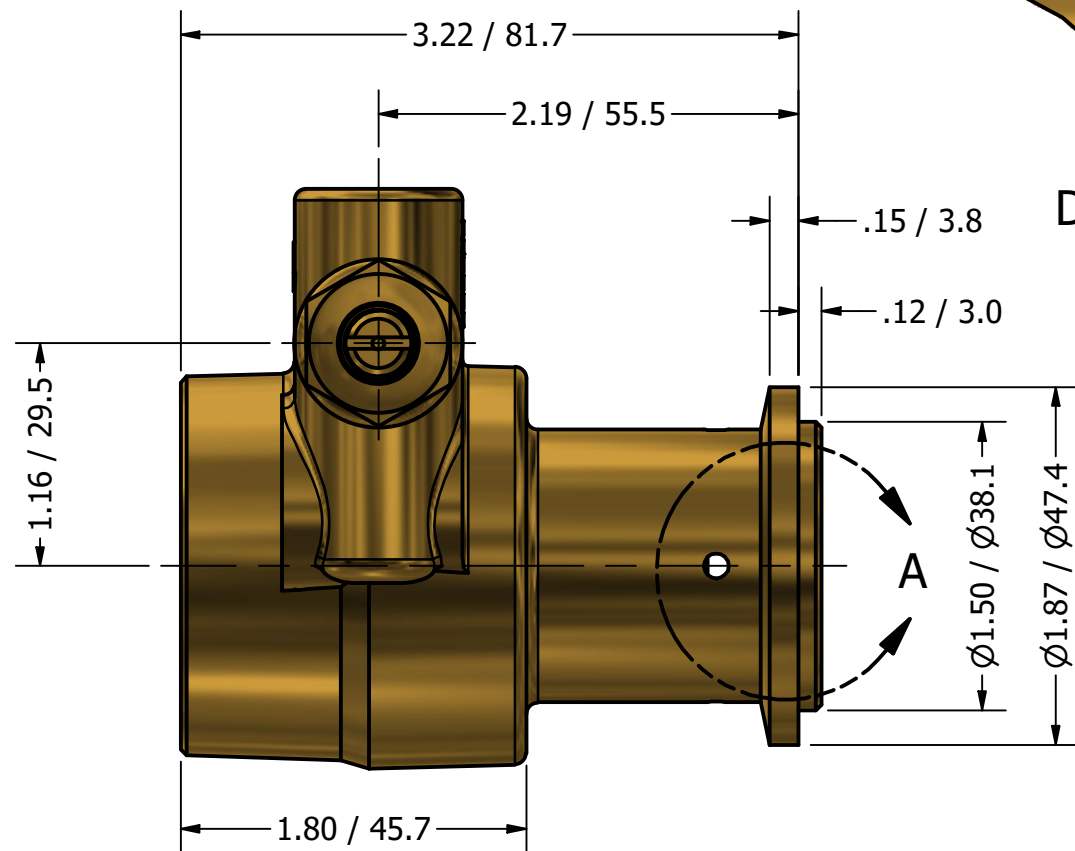

**SERIES 2  
 ROTARY VANE PUMP  
 CLAMP-ON STYLE  
 "D" MOUNTING  
 G3/8 (BSPP) PORTS  
 WITH RELIEF VALVE**

**DETAIL A**