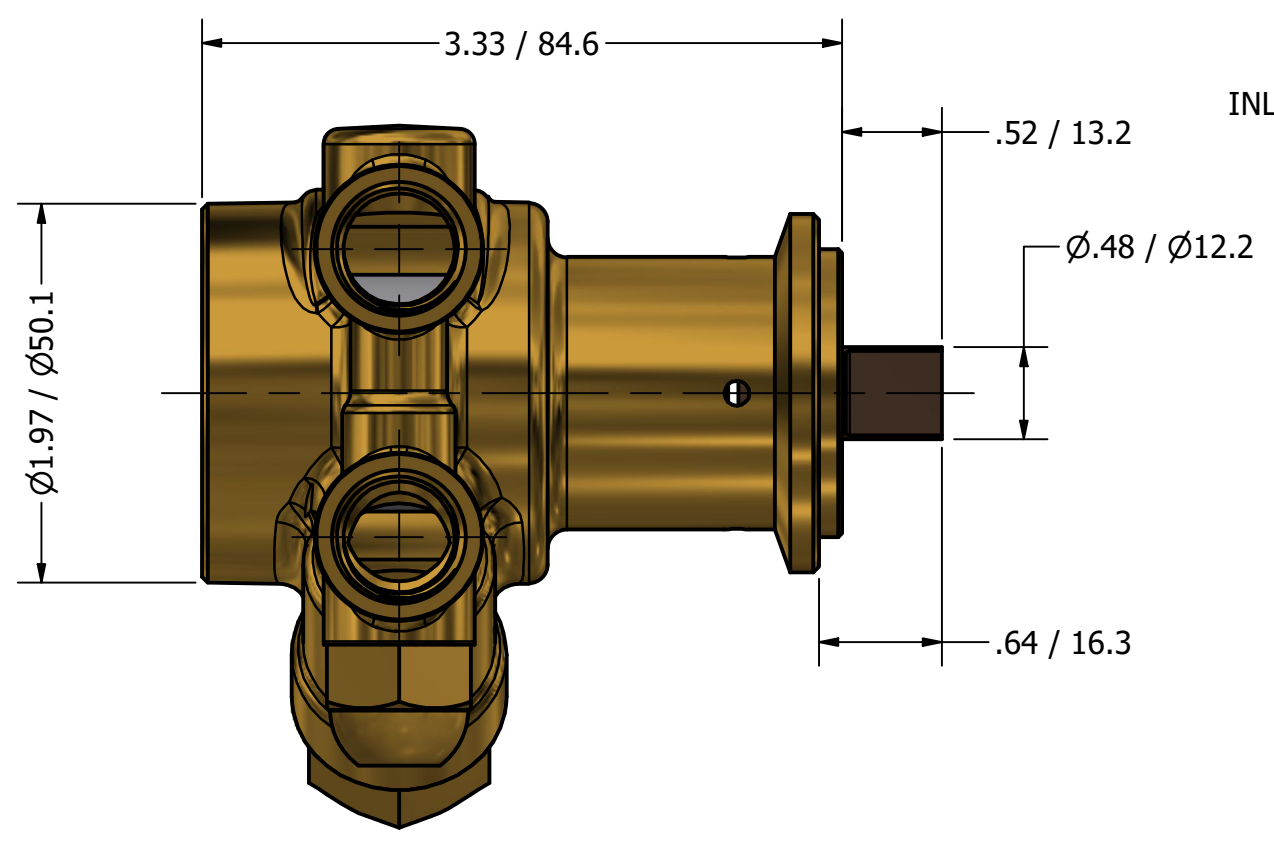

**SERIES 1
ROTARY VANE PUMP
CLAMP-ON STYLE
"B" MOUNTING
3/8" NPT PORTS
WITH RELIEF VALVE**

3/8" NPT
INLET/OUTLET PORTS