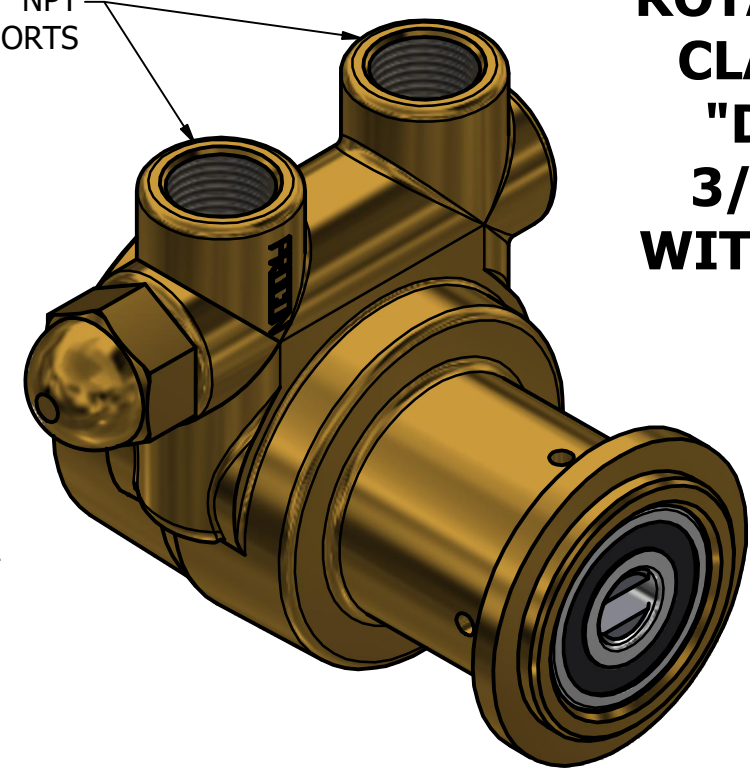

**SERIES 2  
 ROTARY VANE PUMP  
 CLAMP-ON STYLE  
 "D" MOUNTING  
 3/8" NPT PORTS  
 WITH RELIEF VALVE**

3/8" NPT  
 INLET/OUTLET PORTS

DETAIL A