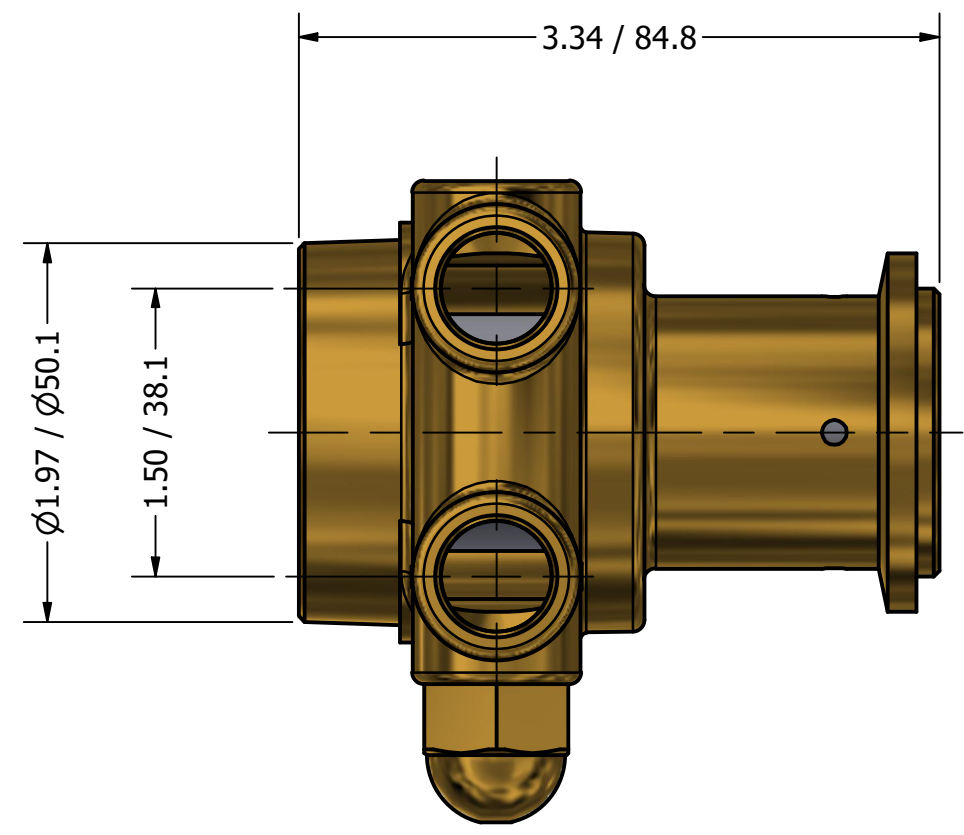

**SERIES 2  
 ROTARY VANE PUMP  
 CLAMP-ON STYLE  
 "D" MOUNTING  
 3/8" NPT PORTS  
 WITH RELIEF VALVE**

3/8" NPT  
 INLET/OUTLET PORTS

DETAIL A