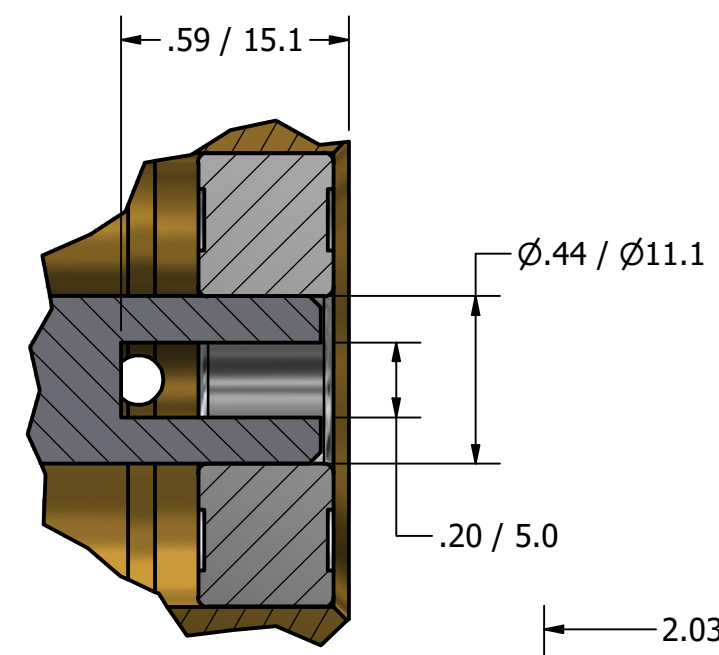

**SERIES 2  
 ROTARY VANE PUMP  
 CLAMP-ON STYLE  
 "D" MOUNTING  
 3/8" NPT PORTS  
 WITH RELIEF VALVE**

3/8" NPT  
 INLET/OUTLET PORTS

DETAIL A