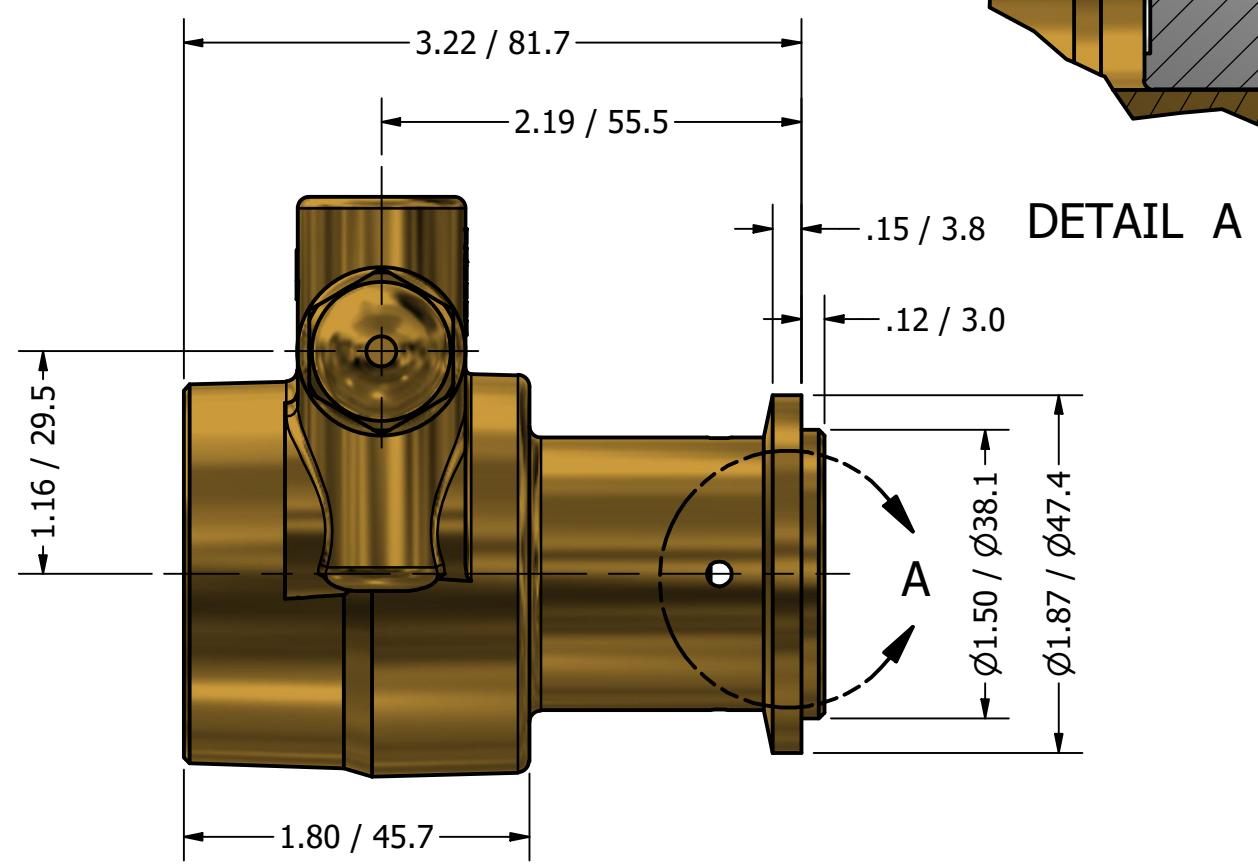

**SERIES 2  
 ROTARY VANE PUMP  
 CLAMP-ON STYLE  
 "D" MOUNTING  
 3/8" NPT PORTS  
 WITH RELIEF VALVE**

3/8" NPT  
 INLET/OUTLET PORTS

DETAIL A