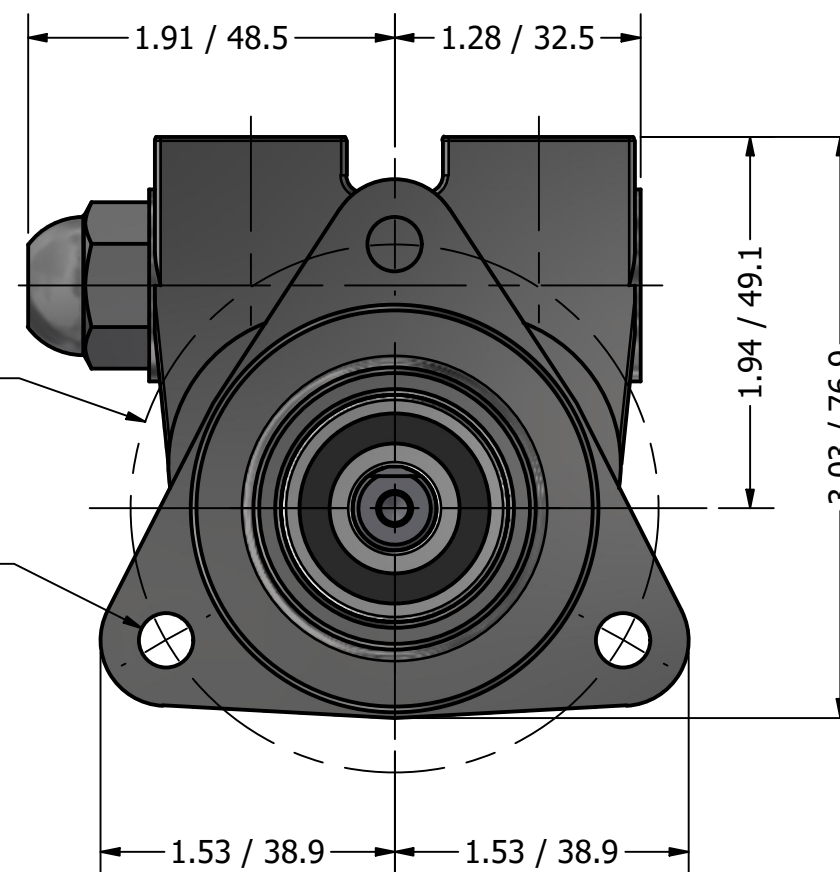

3/8" NPT  
INLET/OUTLET PORTS

**SERIES 3  
ROTARY VANE PUMP  
BOLT-ON STYLE  
"E" MOUNTING  
3/8" NPT PORTS  
WITH RELIEF VALVE**

$\phi 2.75 / \phi 69.9$  B.C.

$\phi .28 / \phi 7.1$   
3 EQUALLY  
SPACED HOLES