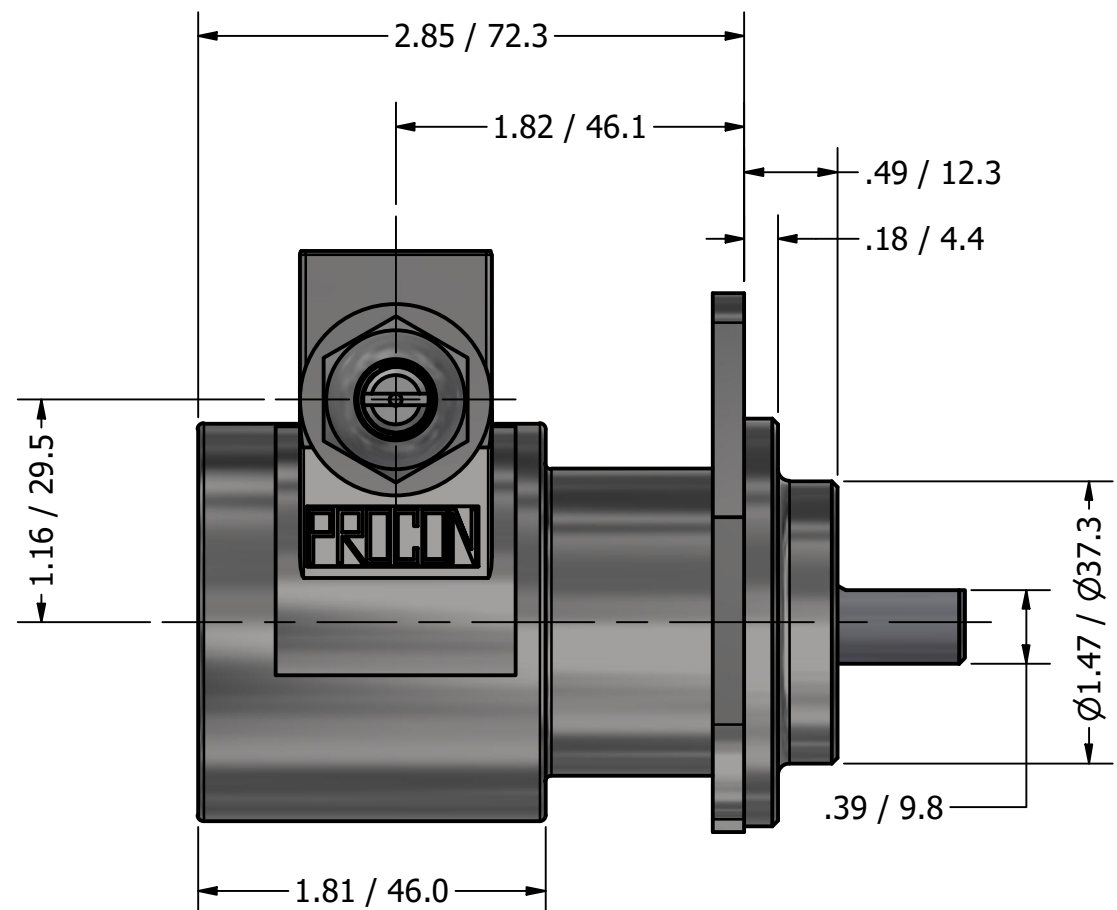

3/8" NPT  
INLET/OUTLET PORTS

**SERIES 3  
ROTARY VANE PUMP  
BOLT-ON STYLE  
"E" MOUNTING  
3/8" NPT PORTS  
WITH RELIEF VALVE**

$\phi 2.75 / \phi 69.9$  B.C.

$\phi .28 / \phi 7.1$   
3 EQUALLY  
SPACED HOLES