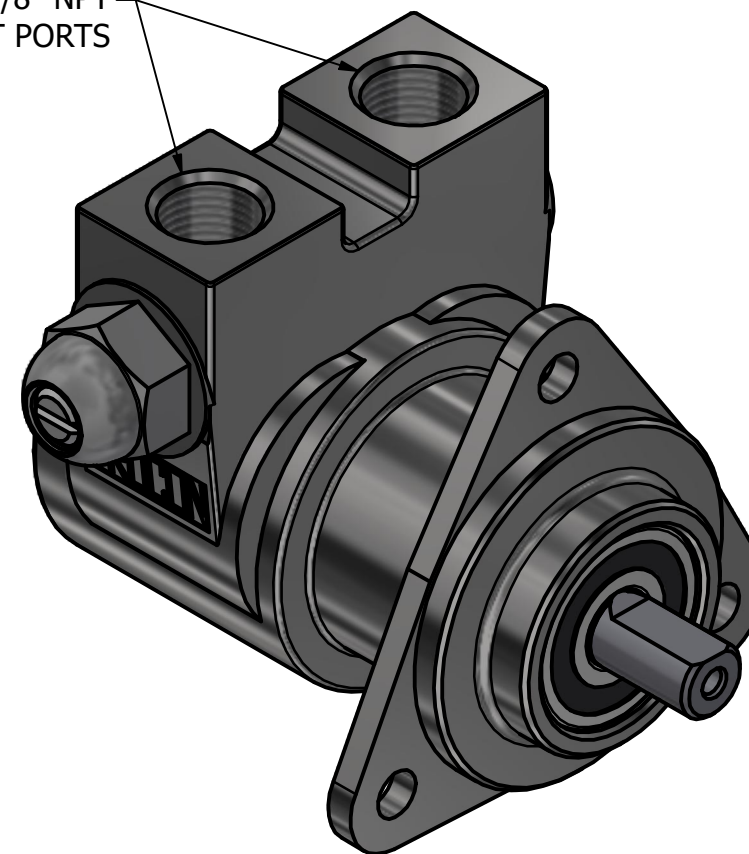

3/8" NPT  
INLET/OUTLET PORTS

**SERIES 3  
ROTARY VANE PUMP  
BOLT-ON STYLE  
"E" MOUNTING  
3/8" NPT PORTS  
WITH RELIEF VALVE**

$\phi 2.75 / \phi 69.9$  B.C.

$\phi .28 / \phi 7.1$   
3 EQUALLY  
SPACED HOLES