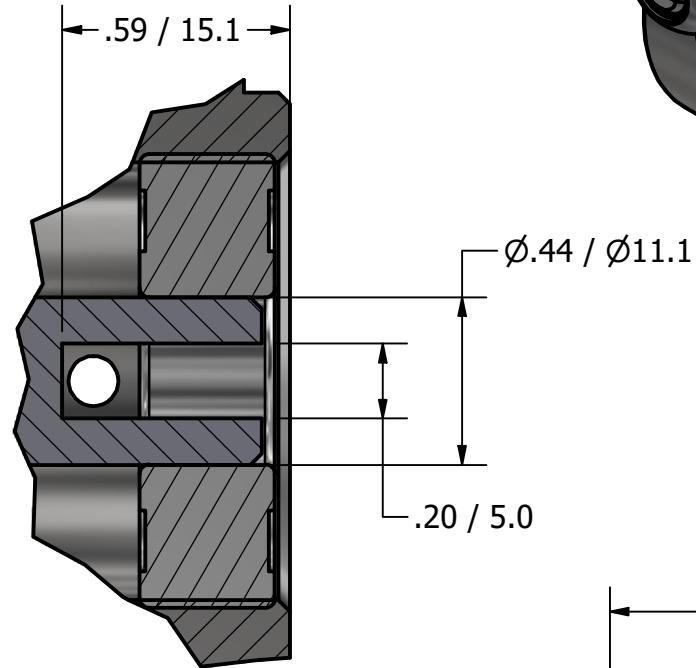

G3/8 (BSPP)
INLET/OUTLET PORTS

**SERIES 3
ROTARY VANE PUMP
CLAMP-ON STYLE
"D" MOUNTING
G3/8 (BSPP) PORTS
WITH RELIEF VALVE**

DETAIL A