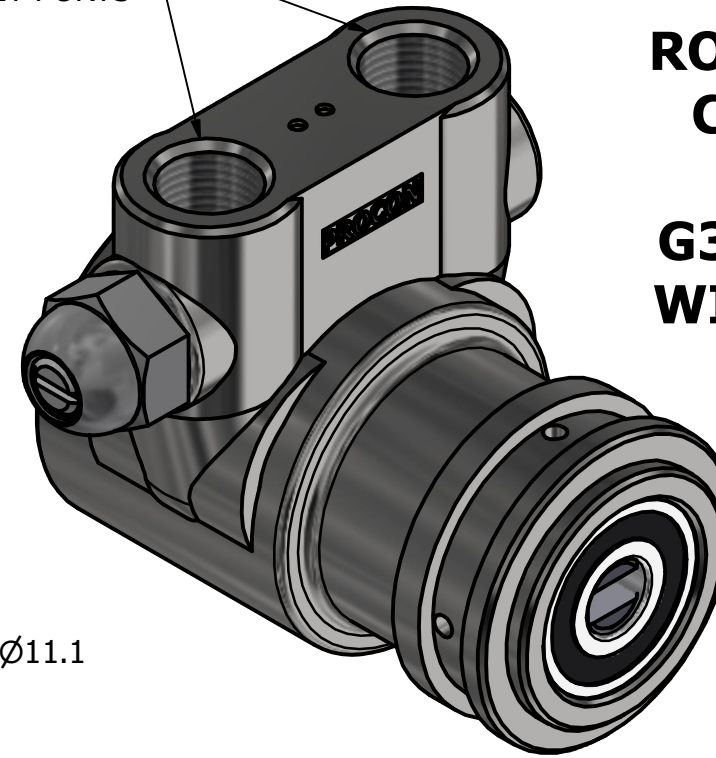

G3/8 (BSPP)
INLET/OUTLET PORTS

**SERIES 3
ROTARY VANE PUMP
CLAMP-ON STYLE
"D" MOUNTING
G3/8 (BSPP) PORTS
WITH RELIEF VALVE**

DETAIL A