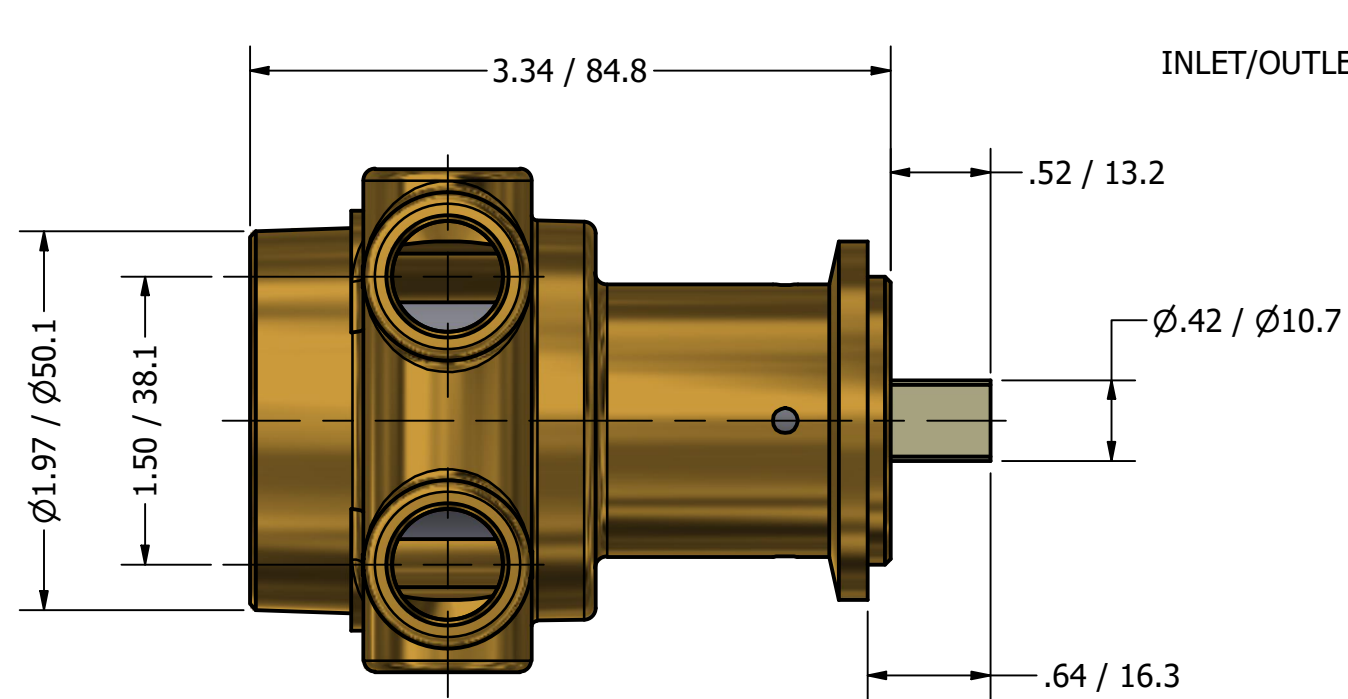

**SERIES 2
ROTARY VANE PUMP
CLAMP-ON STYLE
"C" MOUNTING
3/8" NPT PORTS**

3/8" NPT
INLET/OUTLET PORTS

1143-2 PLASTIC COUPLING