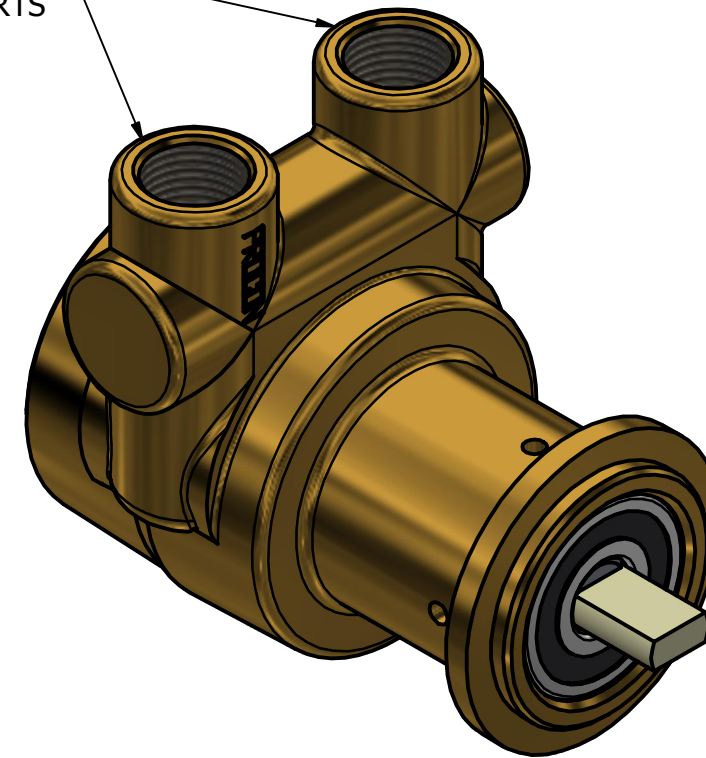

**SERIES 2
ROTARY VANE PUMP
CLAMP-ON STYLE
"C" MOUNTING
3/8" NPT PORTS**

3/8" NPT
INLET/OUTLET PORTS

1143-2 PLASTIC COUPLING